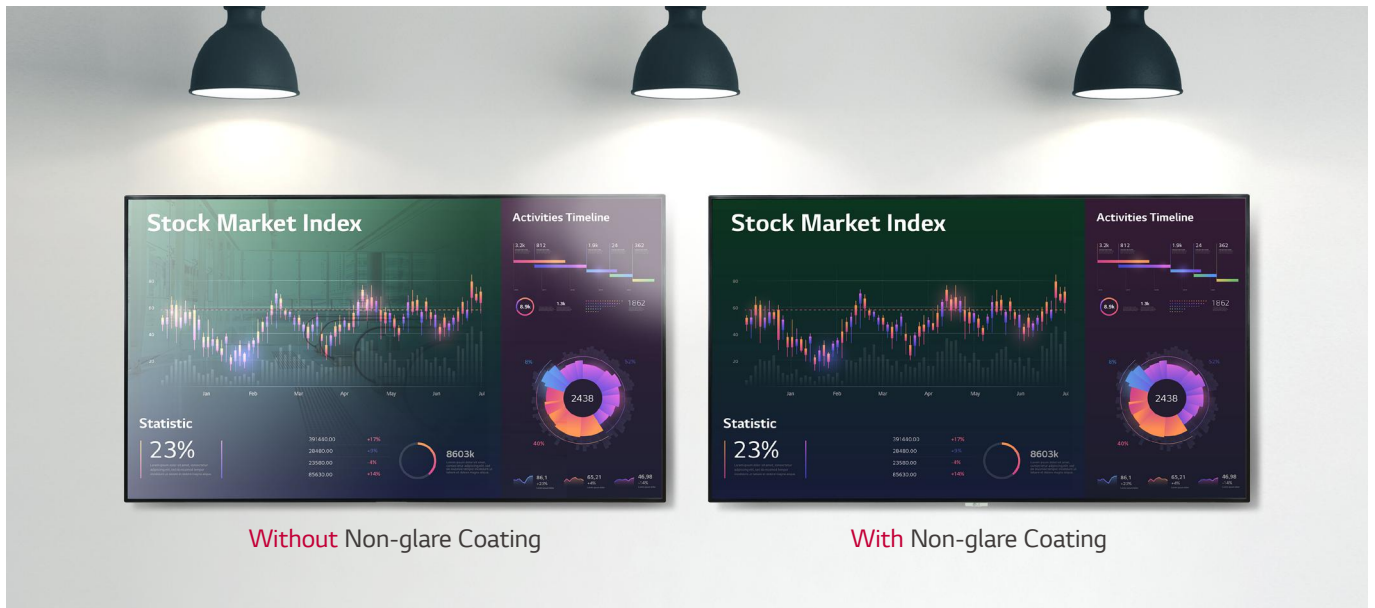

* All images are for illustrative purposes only.

UHD Signage 98/86/75" UH5F-H

LG UHD Large Screen Signage

Large Screen Size

Clear View with Non-glare Coating

Superb Picture Quality

webOS Smart Platform

Meeting Room Solution

Easy Management

SUPERB PICTURE QUALITY

Clear View with Non-glare Coating

Viewers can be annoyed by unnecessary reflections when watching a screen under brightly lit conditions. The UH5F-H series has resolved such inconveniences by increasing the level of haze, which enhances visibility and text readability.

ULTRA HD Resolution

With the resolution that is 4 times higher than FHD, it makes the color and details of the contents more vivid and realistic. In addition, the wide viewing angle applied with an IPS panel, provides clear contents with no distortion.