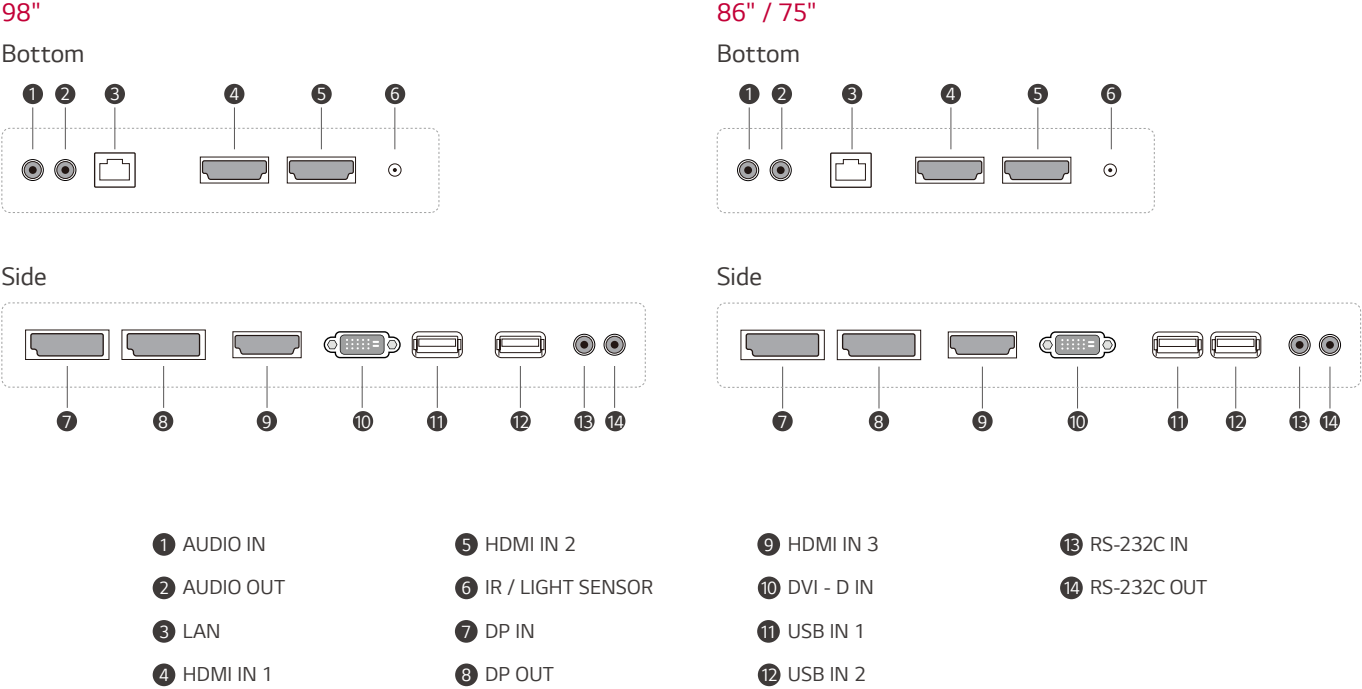

CONNECTIVITY

* Dimensions & Jack Panels may differ from the above image, so please contact LG sales team to verify before ordering.

- www.lg.com/global/business/information-display
- www.youtube.com/c/LGCommercialDisplay
- www.facebook.com/LGInformationDisplay
- www.linkedin.com/company/lginformationdisplay
- twitter.com/LG_ID_HQ