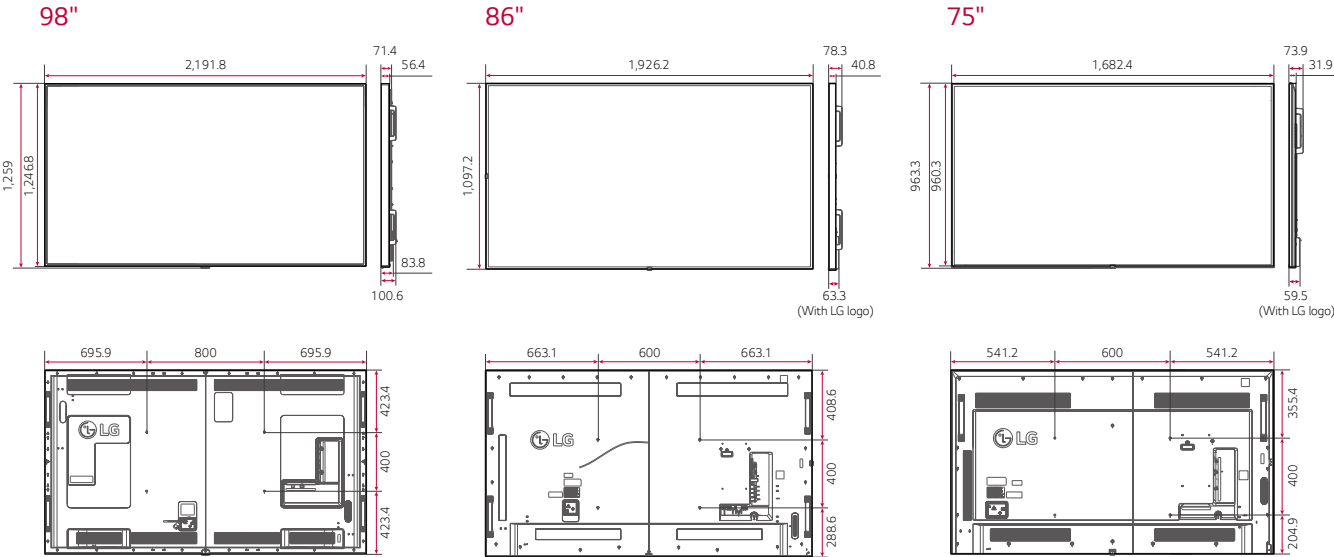

DIMENSION

(unit: mm)