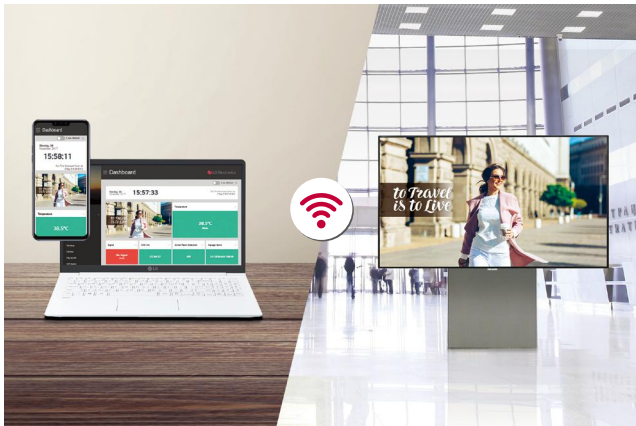

* Network based control

Compatible with Video Conference System

For the optimum visual meeting, the UH5F-H series has certified its compatibility with Cisco System that offers powerful and integrated control* for a smarter video conference, eliminating a waste of time for setting up the picture quality or changing input on incoming calls.

* Using an HDMI cable connection

EASY MANAGEMENT

Real-time Monitoring & Control

Through the Control Manager, the embedded web monitoring solution, you can control and monitor the status of multiple UH5F-H series displays in different locations in real-time. It is available on internet connected devices, allowing you to flexibly and rapidly respond to emergency situations anywhere.

Real-time Cloud Care Service - Signage365care

The maintenance gets easier and faster with an optional service Signage365Care*, a cloud service solution provided by LG service. It remotely manages status of displays in client workplaces for fault diagnosis and remote-control services, ensuring the stable operation of a client's business.