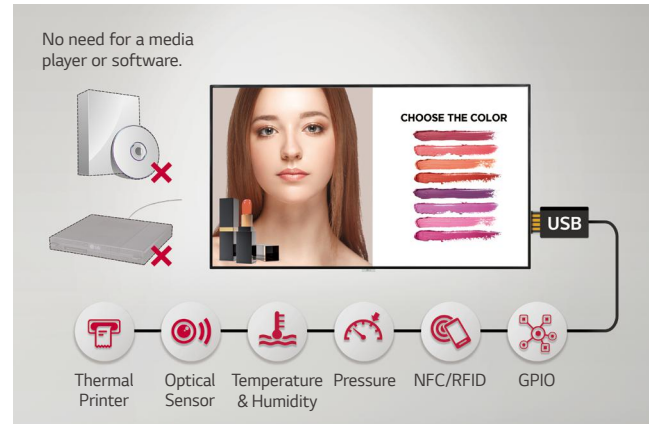

webOS SMART SIGNAGE PLATFORM

High-Performance with webOS

Built-in Quad Core SoC can execute several tasks at once while providing smooth content playback without the need for a media player. Also, LG webOS smart signage platform enhances user convenience with intuitive GUI and simple app development tools.

Various Sensor Applications

LG webOS smart signage platform easily supports connections with external sensors such as GPIO, NFC/RFID, temperature sensors, etc. via USB plug-in. The overall cost for maintenance is reduced as there's no need to purchase additional software or media players for creating value-added solutions.