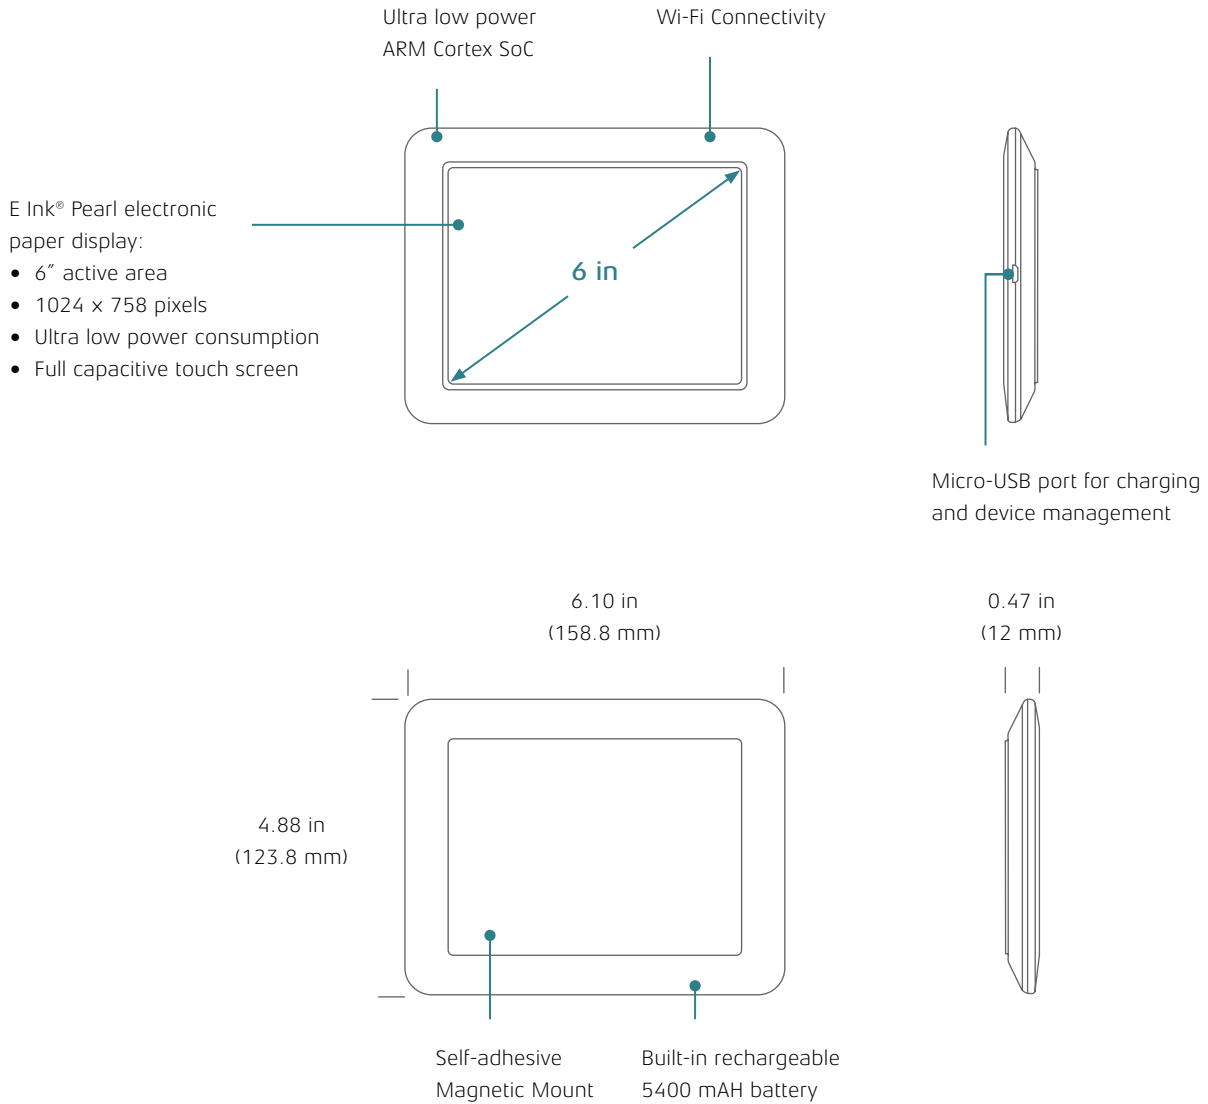

In the box

- 6-inch JOAN device
- Micro-USB cable
- Quick Start Guide
- 1 Magnetic Mount for easy installation
- Access to the JOAN Web Portal

Powering a new era of innovation.

VISIONECT

getjoan.com
info@getjoan.com