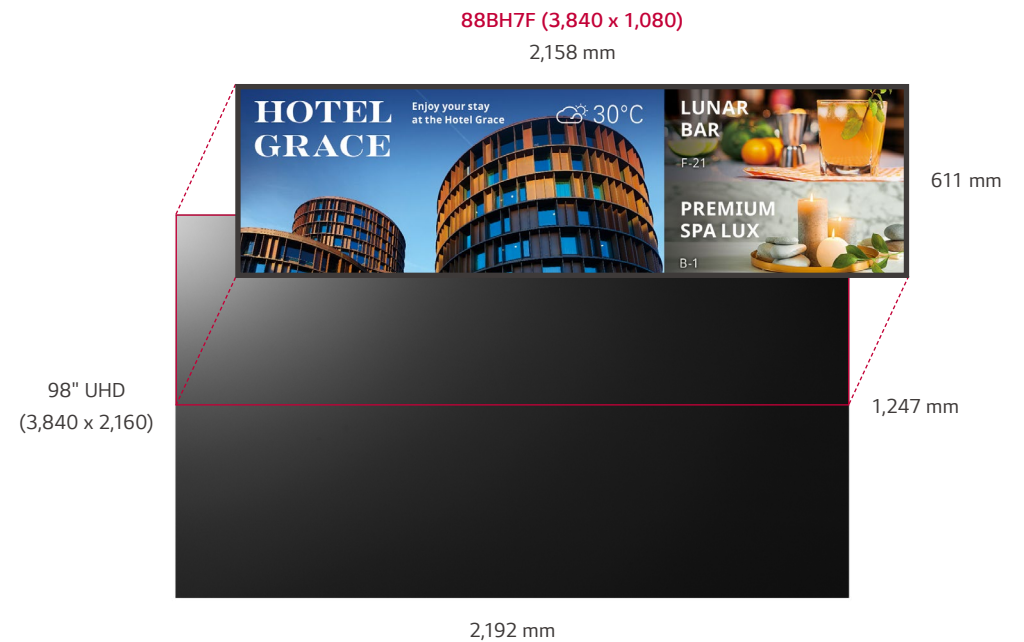

Ultra Stretch Signage | 88BH7F

Ultra Stretch Signage, 32:9 Space-Fitting Wide Screen

The 88BH7F is the most suitable display for delivering new forms of advertising and multiplexed information in a 32:9 widescreen format that brings you a new experience, captivating customers' attention.

32:9 Wide Screen

High Picture Quality

Effective Content Delivery

Efficient Operation

* All images are for illustrative purposes only.

32:9 Extended Wide Format

It is a unique wide screen with 32:9 bar type which provides much more flexibility in playing content than the conventional display of 16:9 ratio.

Ultra HD Resolution (3,840 x 1,080)

Ultra HD resolution delivers an immersive viewing experience with vivid colors and clear images.

Flexibility for Content Management

The 88BH7F is able to organize multi content with video and text according to user's desired ratio. Also, it is optimized to show a vertical or horizontal object without truncation, providing lifelike viewing experiences to the customers.

Tiled Scene with Immersive View

The 88BH7F can show a tiled scene by up to 15×15 configuration. This will be the best choice if you want to use a large screen, or provide visual impact to your customers in a different way.