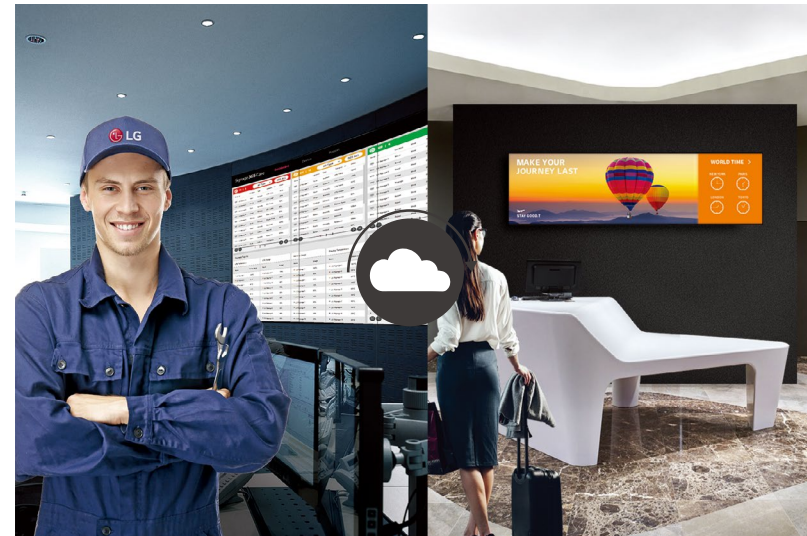

Tiled Scene with Immersive View

The 88BH7F can show a tiled scene by up to 15×15 configuration. This will be the best choice if you want to use a large screen, or provide visual impact to your customers in a different way.

LAN Daisy Chain Management

By using this daisy-chained network feature, you can execute commands such as controlling, monitoring and even updating firmware.

Real-Time Monitoring with Signage365Care

Easier and faster maintenance are available with our optional cloud service solution Signage365Care*. It remotely manages the status of displays in client workplaces for fault diagnosis and remote-control services, ensuring the stable operation of clients' businesses.