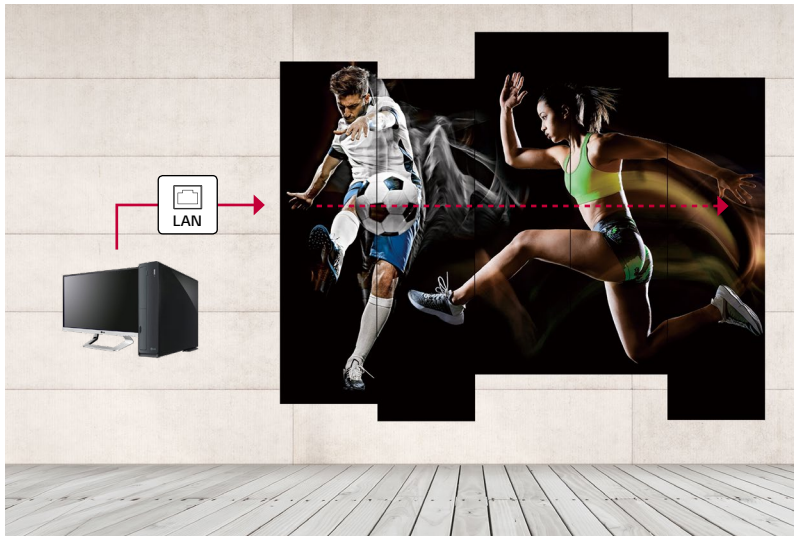

LAN Daisy Chain Management

By using this daisy-chained network feature, you can execute commands such as controlling, monitoring and even updating firmware.