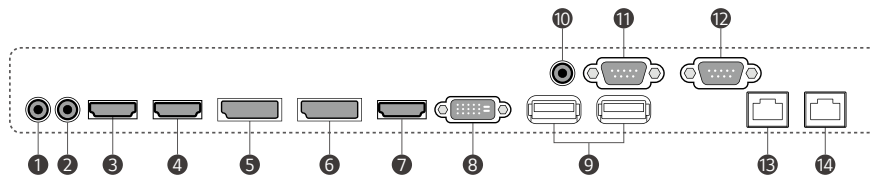

Tiled Scene with Immersive View

The 88BH7F can show a tiled scene by up to 15×15 configuration. This will be the best choice if you want to use a large screen, or provide visual impact to your customers in a different way.

LAN Daisy Chain Management

By using this daisy-chained network feature, you can execute commands such as controlling, monitoring and even updating firmware.

Real-Time Monitoring with Signage365Care

Easier and faster maintenance are available with our optional cloud service solution Signage365Care*. It remotely manages the status of displays in client workplaces for fault diagnosis and remote-control services, ensuring the stable operation of clients' businesses.

* The availability of the "Signage365Care" service differs by region, so please contact the LG sales representative in your region for more details.

DIMENSION (unit: mm)

CONNECTIVITY

- ① AUDIO In ⑤ DP In ⑨ USB 2.0 In ⑬ LAN In
- ② AUDIO Out ⑥ DP Out ⑩ IR & LIGHT SENSOR ⑭ LAN Out
- ③ HDMI(1) In 2.0 ⑦ HDMI(3) In 1.4 ⑪ RS-232C In
- ④ HDMI(2) In 2.0 ⑧ DVI-D In ⑫ RS-232C Out