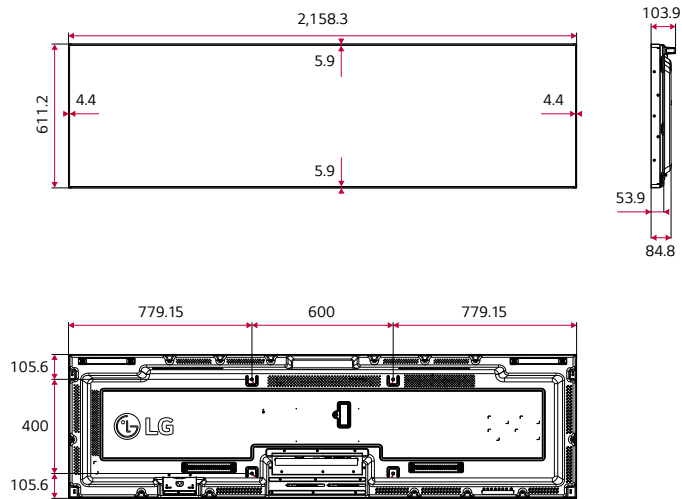

Tiled Scene with Immersive View

The 88BH7F can show a tiled scene by up to 15×15 configuration. This will be the best choice if you want to use a large screen, or provide visual impact to your customers in a different way.

* The availability of the "Signage365Care" service differs by region, so please contact the LG sales representative in your region for more details.

DIMENSION (unit: mm)

CONNECTIVITY

- ① AUDIO In ⑤ DP In ⑨ USB 2.0 In ⑬ LAN In
- ② AUDIO Out ⑥ DP Out ⑩ IR & LIGHT SENSOR ⑭ LAN Out
- ③ HDMI(1) In 2.0 ⑦ HDMI(3) In 1.4 ⑪ RS-232C In
- ④ HDMI(2) In 2.0 ⑧ DVI-D In ⑫ RS-232C Out