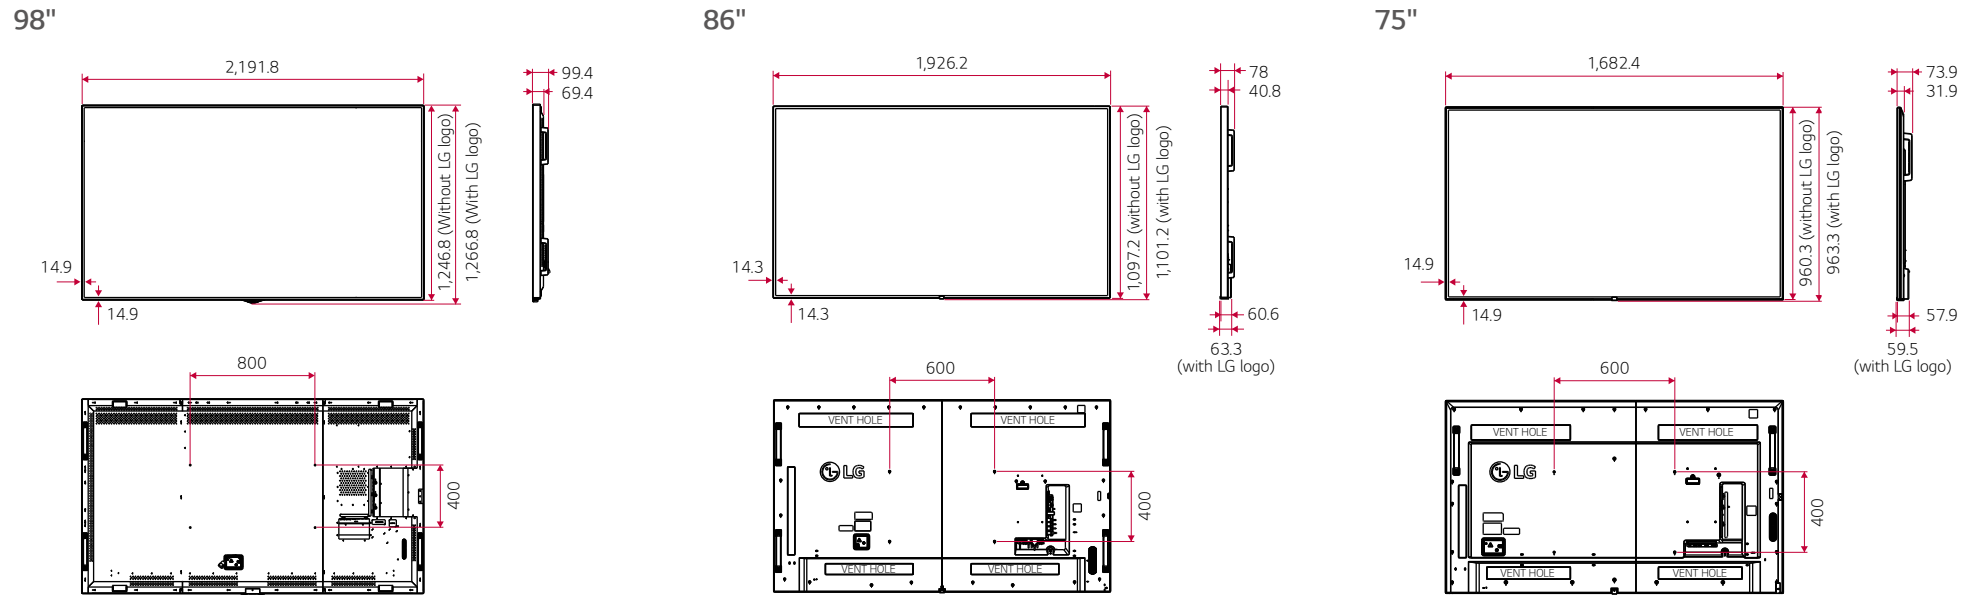

* Except 98"

Dimension (unit: mm)

Connectivity

* Dimensions & Jack Panels (Read/Side) may differ from the above image, so please contact LG salesteam to verify before ordering.

Specifications

		98UM3E	86UM3E	75UM3E
PANEL	Screen Size	98"	86"	75"
	Panel Technology	IPS	IPS	IPS
	Aspect Ratio	16 : 9	16 : 9	16 : 9
	Native Resolution	3,840 x 2,160 (UHD)	3,840 x 2,160 (UHD)	3,840 x 2,160 (UHD)
	Brightness (Typ.)	350 cd/m ²	350 cd/m ²	350 cd/m ²
	Contrast Ratio	1,300:1	1,200:1	1,200:1
	Dynamic CR	500,000:1	500,000:1	2,000,000:1 (DTV Label only)
	Viewing Angle (H x V)	178 x 178	178 x 178	178 x 178
	Response Time	8 ms (G to G)	8 ms (G to G)	6 ms (G to G)
	Surface Treatment (Haze)	Haze 1%	Haze 3%	Haze 3%
	Life Time (Typ.)	50,000 Hrs	50,000 Hrs	50,000 Hrs
Operation Hours	24 Hrs	16 Hrs	24 Hrs	
Orientation	Landscape & Portrait	Landscape	Landscape & Portrait	
CONNECTIVITY	Input	HDMI (3), DP, DVI-D, Audio, USB (2)	HDMI (3), DP, DVI-D, Audio, USB (2)	HDMI (3), DP, DVI-D, Audio, USB (2)
	Output	DP, Audio, External Speaker	DP, Audio	DP, Audio
	External Control	RS232C In/out, RJ45 (LAN) In, IR In	RS232C In/out, RJ45 (LAN) In, IR In	RS232C In/out, RJ45 (LAN) In, IR In
PHYSICAL SPECIFICATION	Bezel Color	Black	Black	Black
	Bezel Width	14.9 mm (Even)	14.3 mm (Even)	14.9 mm (Even)
	Monitor Dimension (W x H x D)	2,191.8 x 1,246.8 x 69.4 mm (without Handle)	1,926.2 x 1,097.2 x 60.6 mm (without Handle and LG Logo)	1,682.4 x 960.3 x 57.9 mm (without Handle and LG Logo)
	Weight (Head)	88 kg	49 kg	41.5 kg
	Carton Dimensions (W x H x D)	2,342 x 1,386 x 402 mm	2,073 x 1,260 x 292 mm	1,816 x 1,123 x 228 mm
	Packed Weight	123 kg	61.1 kg	49 kg
	Handle	Yes	Yes	Yes
	VESA™ Standard Mount Interface	800 x 400 mm	600 x 400 mm	600 x 400 mm
SPECIAL FEATURES	Internal Memory (System 4GB + Available 3.6GB), Wi-Fi Built-in, Temperature Sensor, Auto Brightness Sensor, USB Auto Playback, Local Contents Scheduling, Group Manager, Fail Over, Image Customization (Bootling Logo, No Signal), Content Sync (RS232C, Local Network), PIP/PBP(4), Screen Share, Play via URL, Content Rotation, Tile Mode Setting (Max. 15 x 15), Setting Data Cloning (RS232C, Network, USB), Firmware Update by Network, SNMP, ISM Mode, Control Manager, Crestron Connected ^{®1)} , Cisco Compatibility ²⁾ , DPM, Smart Energy Saving, PM Mode, Wake on LAN, Beacon, HDMI-CEC ³⁾ , SI Server Setting, webRTC			
ENVIRONMENT CONDITIONS	Operation Temperature Range	0°C to 40°C	0°C to 40°C	0°C to 40°C
	Operation Humidity Range	10% to 80%	10% to 80%	10% to 80%
POWER	Power Supply	100-240V~, 50/60Hz	100-240V~, 50/60Hz	100-240V~, 50/60Hz
	Power Type	Built-In Power	Built-In Power	Built-In Power
	Power Consumption	Typ. / Max. 315 W / 415 W	250 W / 345 W	160 W / 185 W
	Smart Energy Saving	220.5 W	175 W	112 W
STANDARD (CERTIFICATION)	Safety	IEC 60950-1 / EN 60950-1 / UL 60950-1	IEC 60950-1 / EN 60950-1 / UL 60950-1	IEC 60950-1 / EN 60950-1 / UL 60950-1
	EMC	FCC Class "A" / CE / KC	FCC Class "A" / CE / KC	FCC Class "A" / CE / KC
	ErP / Energy Star	N/A / N/A	N/A / N/A	N/A / Yes (Energy Star 7.0)
MEDIA PLAYER COMPATIBILITY	OPS Type Compatible	No	Yes	Yes
	External Media Player Attachable	Yes	Yes	Yes
SOFTWARE COMPATIBILITY	Content Management Software	SuperSign CMS	SuperSign CMS	SuperSign CMS
	Control and Monitoring Software	SuperSign Control+/Control	SuperSign Control+/Control	SuperSign Control+/Control
ACCESSORIES	Basic	Remote Controller, Power Cord, QSG, IR/Light Sensor Receiver, DP Cable, Regulation Book, Phone to RS232C Gender, EYE-BOLT	Remote Controller, Power Cord, QSG, DP Cable, Regulation Book, Phone to RS232C Gender	Remote Controller, Power Cord, QSG, DP Cable, Regulation Book, Phone to RS232C Gender
	Optional	Speaker (SP-2200)	Media Player, OPS Kit (KT-OPSA), LSW640A/B (Wall Mount)	Media Player, OPS Kit (KT-OPSA), LSW640A/B (Wall Mount)