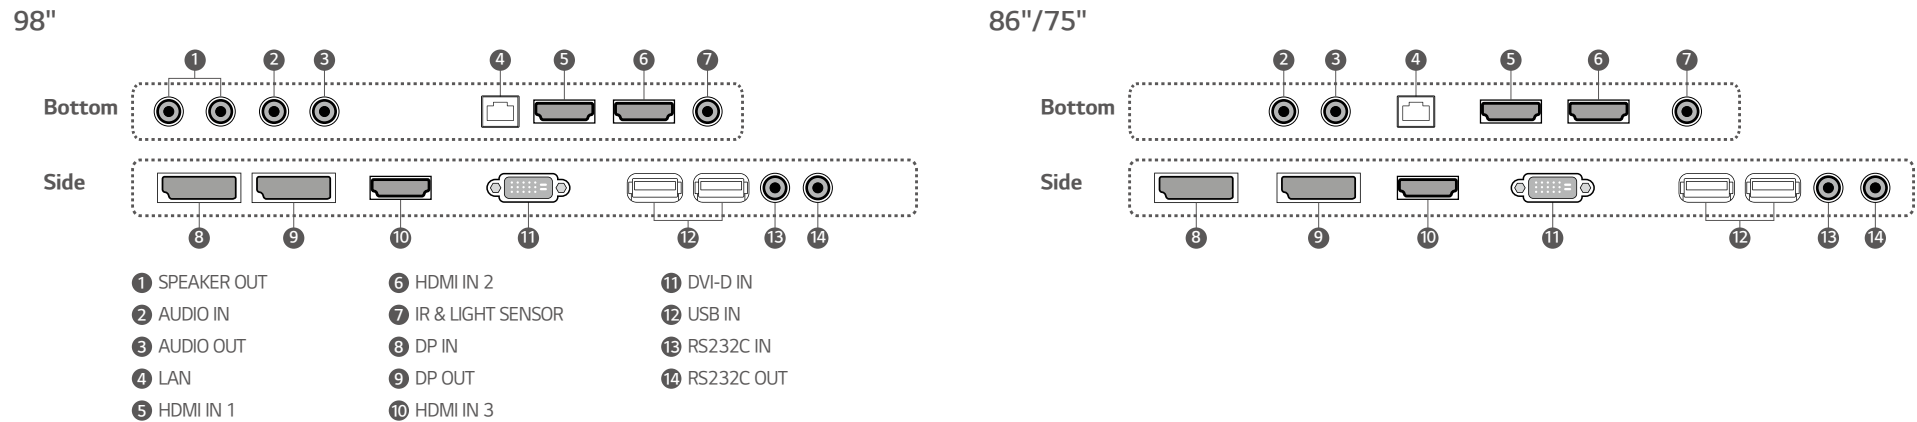

Connectivity

* Dimensions & Jack Panels (Read/Side) may differ from the above image, so please contact LG salesteam to verify before ordering.