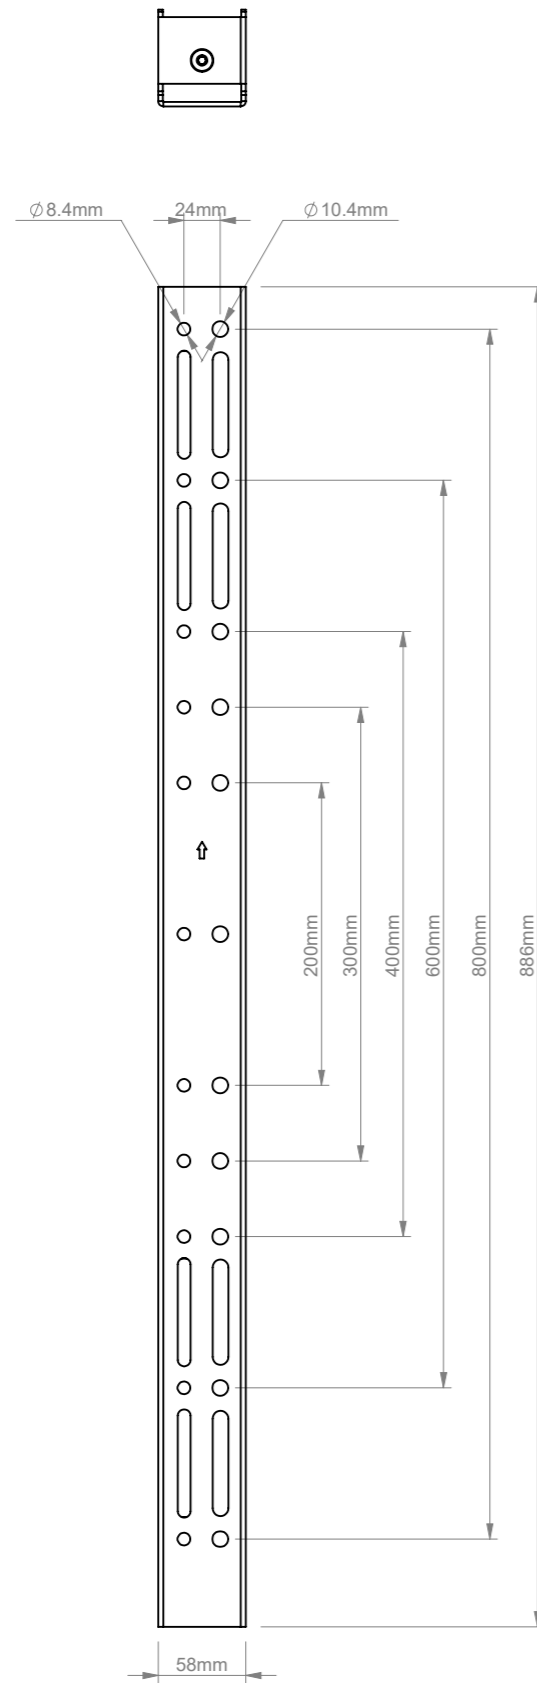

THE INFORMATION CONTAINED IN THIS DRAWING IS THE SOLE PROPERTY OF B-TECH INTERNATIONAL DESIGN AND MANUFACTURING LIMITED, ANY REPRODUCTION IN PART OR WHOLE WITHOUT THE WRITTEN PERMISSION OF B-TECH INTERNATIONAL DESIGN AND MANUFACTURING LIMITED IS PROHIBITED.

B-Tech International Design and Manufacturing Limited		B-Tech No: BT8390-VESA800F
Part of the B-Tech International Group of Companies		Version: V1.0
 UNLESS OTHERWISE SPECIFIED DIMENSIONS ARE IN MILLIMETERS	Size: A3	Title: System X: XL Vertical Arm Mount (VESA800)
	Scale: 1:5	Revision: 0.1
Sheet: 1 of 1	Date: 10/11/2016	File Name: BTD-BT8390-VESA800F-R0.1