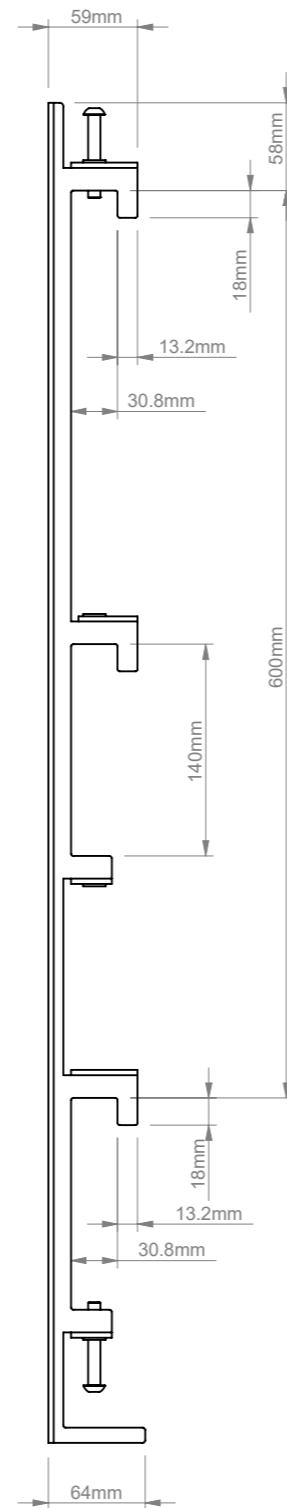

THE INFORMATION CONTAINED IN THIS DRAWING IS THE SOLE PROPERTY OF B-TECH INTERNATIONAL DESIGN AND MANUFACTURING LIMITED, ANY REPRODUCTION IN PART OR WHOLE WITHOUT THE WRITTEN PERMISSION OF B-TECH INTERNATIONAL DESIGN AND MANUFACTURING LIMITED IS PROHIBITED.

B-Tech International Design and Manufacturing Limited		B-Tech No: BT8390-VESA800F
Part of the B-Tech International Group of Companies		Version: V1.0
 UNLESS OTHERWISE SPECIFIED DIMENSIONS ARE IN MILLIMETERS	Size: A3	Title: System X: XL Vertical Arm Mount (VESA800)
	Scale: 1:5	Revision: 0.1
Sheet: 1 of 1	Date: 10/11/2016	File Name: BTD-BT8390-VESA800F-R0.1