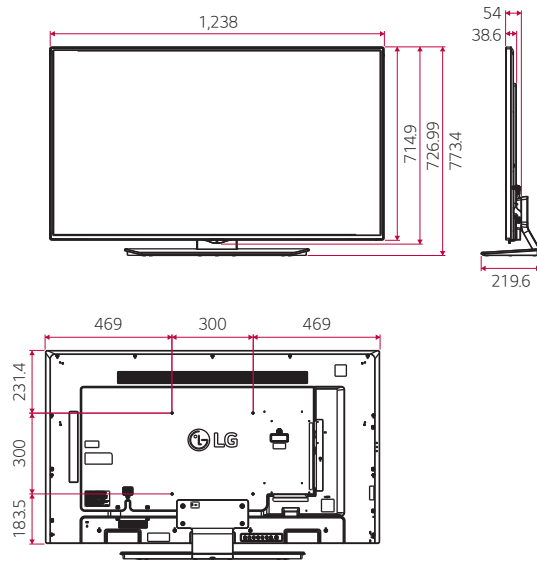

Dimension

55"

49"

43"

Connectivity

55" / 49" / 43"

- ① HDMI IN
- ② DVI-D IN
- ③ DP IN
- ④ DP OUT

- ⑤ LAN
- ⑥ USB 3.0
- ⑦ RS232C IN
- ⑧ RS232C OUT