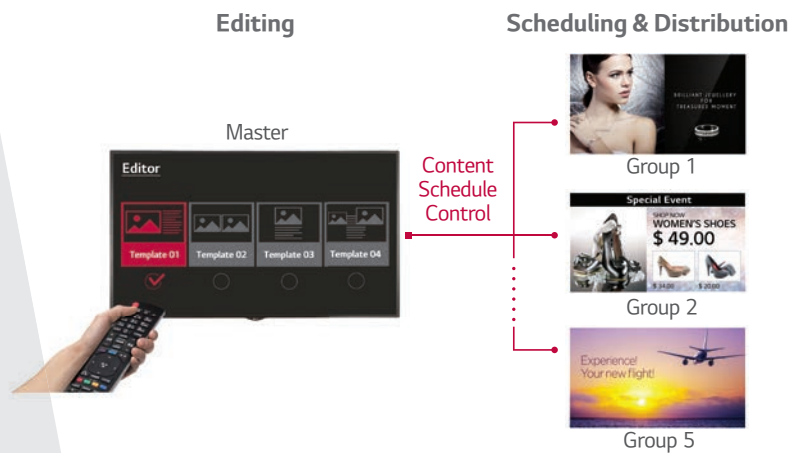

* SDK: Software Development Kit

All-in-one Display

Powered by a smart platform, SH7E easily supports connections with external sensors such as GPIO, NFC/RFID, temperature sensors, etc. via USB plug-in. The overall cost of ownership is reduced as there's no need to purchase additional software or media players.

Smart Digital Signage with High Visibility

SH7E

Easy Management

Embedded CMS

The embedded CMS* allows you to edit and play content, schedule a playlist and even group and control signages via remote control, without need for a separate PC. This makes content management much easier and user-friendly.

* CMS: Content Management System

Mobile & Web Monitoring

Through the control manager, the embedded web monitoring program, you can check the status, control settings, and receive log information and other data in real-time.