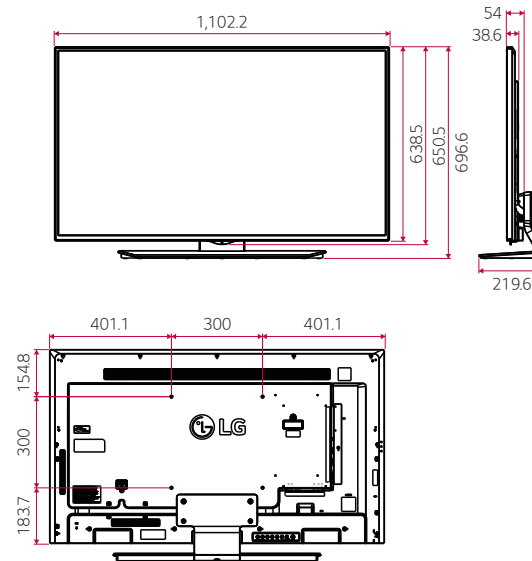

Dimension

55"

49"

43"

Connectivity

55" / 49" / 43"

- ① HDMI IN
- ② DVI-D IN
- ③ DP IN
- ④ DP OUT

- ⑤ LAN
- ⑥ USB 3.0
- ⑦ RS232C IN
- ⑧ RS232C OUT