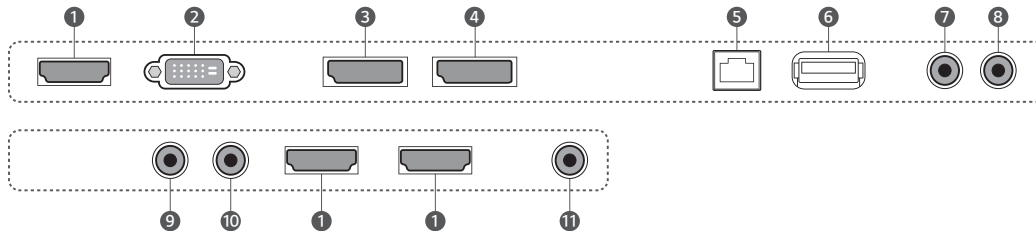

Dimension

55"

49"

43"

Connectivity

55" / 49" / 43"

- ① HDMI IN
- ② DVI-D IN
- ③ DP IN
- ④ DP OUT

- ⑤ LAN
- ⑥ USB 3.0
- ⑦ RS232C IN
- ⑧ RS232C OUT