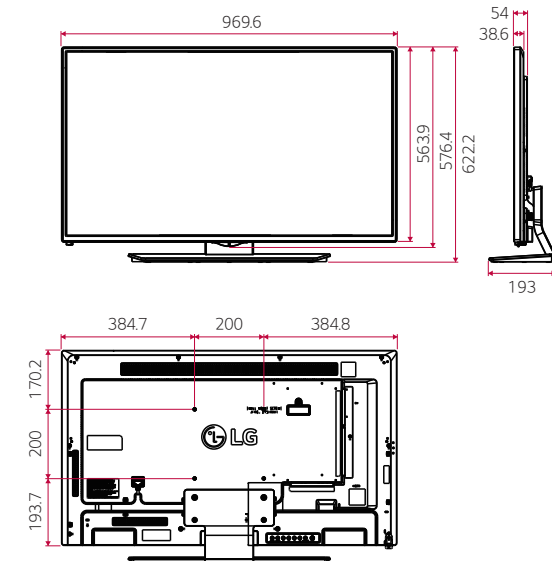

Dimension

55"

49"

43"

Connectivity

55" / 49" / 43"

- ① HDMI IN
- ② DVI-D IN
- ③ DP IN
- ④ DP OUT

- ⑤ LAN
- ⑥ USB 3.0
- ⑦ RS232C IN
- ⑧ RS232C OUT