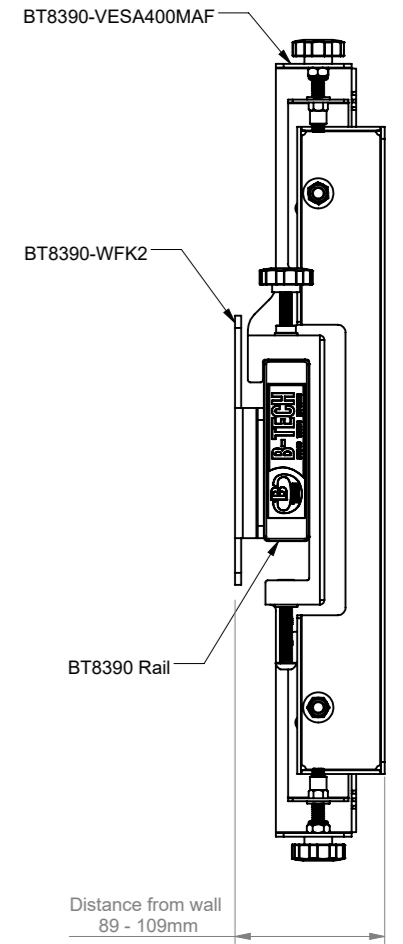

THE INFORMATION CONTAINED IN THIS DRAWING IS THE SOLE PROPERTY OF B-TECH INTERNATIONAL DESIGN AND MANUFACTURING LIMITED, ANY REPRODUCTION IN PART OR WHOLE WITHOUT THE WRITTEN PERMISSION OF B-TECH INTERNATIONAL DESIGN AND MANUFACTURING LIMITED IS PROHIBITED.

INTERFACE ARM - LEFT

INTERFACE ARM - RIGHT

B-Tech International Design and Manufacturing Limited		B-Tech No: BT8390-VESA400MAF
Part of the B-Tech International Group of Companies		Version: V1.0
 UNLESS OTHERWISE SPECIFIED DIMENSIONS ARE IN MILLIMETERS	Size: A3	Title: SYSTEM X - Flat Screen Interface Arms w/Tilt (VESA 400) - Pair
	Scale: 1:5	Revision: 0.2
Sheet: 1 of 1	Date: 27/03/2017	File Name: BTD-BT8390-VESA400MAF-R0.2