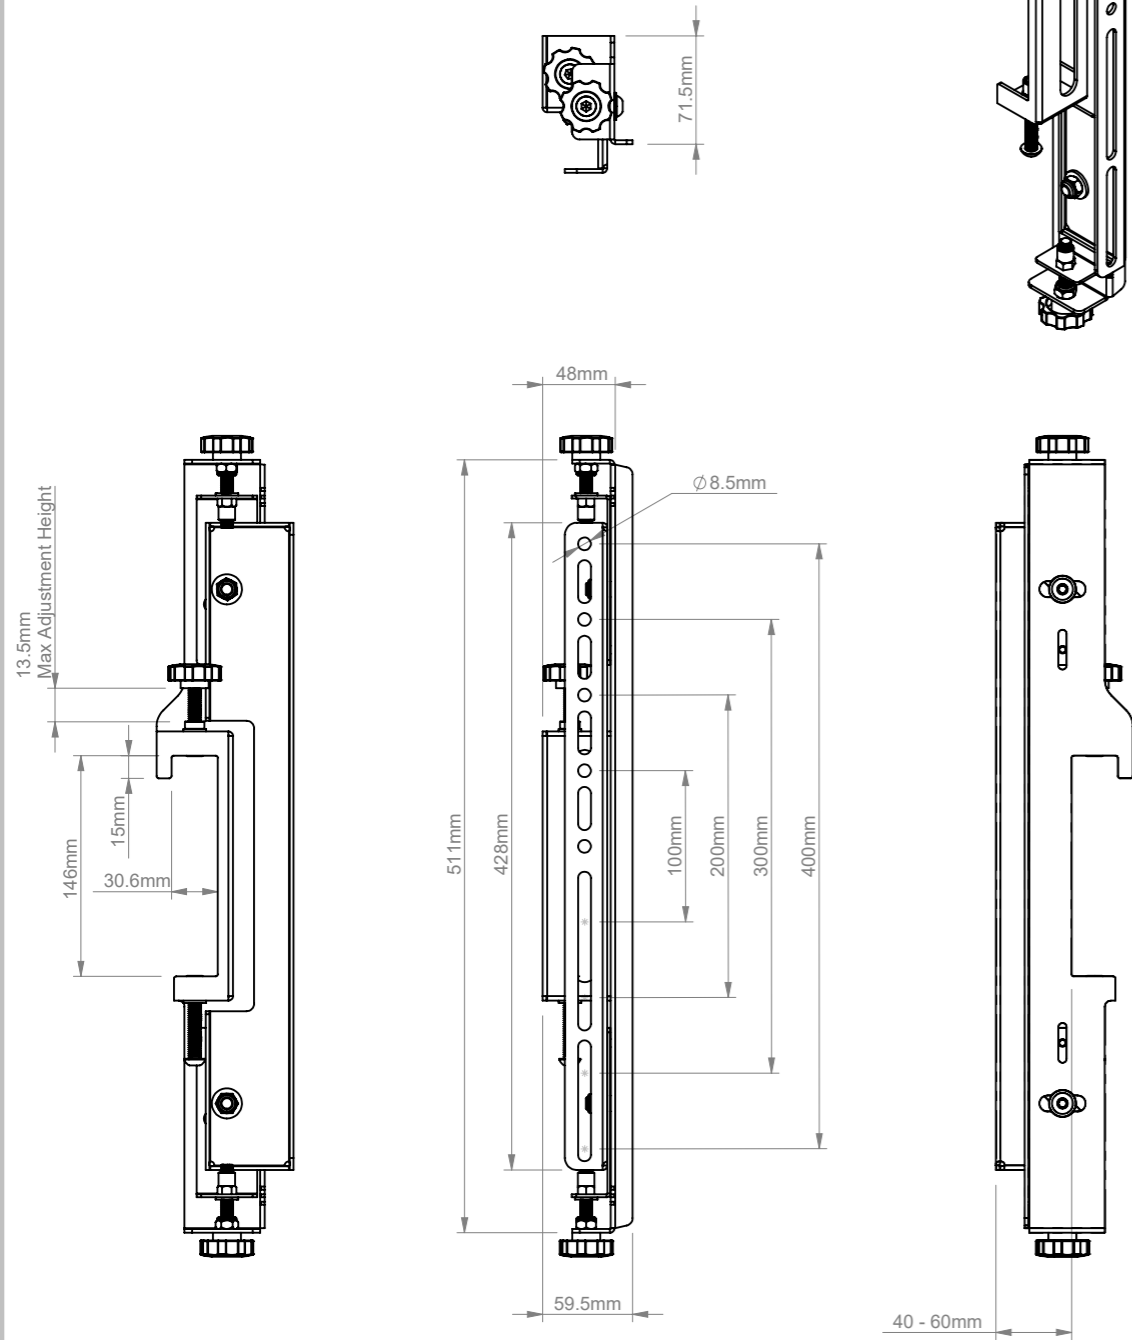

THE INFORMATION CONTAINED IN THIS DRAWING IS THE SOLE PROPERTY OF B-TECH INTERNATIONAL DESIGN AND MANUFACTURING LIMITED, ANY REPRODUCTION IN PART OR WHOLE WITHOUT THE WRITTEN PERMISSION OF B-TECH INTERNATIONAL DESIGN AND MANUFACTURING LIMITED IS PROHIBITED.

INTERFACE ARM - LEFT

INTERFACE ARM - RIGHT

B-Tech International Design and Manufacturing Limited		B-Tech No: BT8390-VESA400MAF
Part of the B-Tech International Group of Companies		Version: V1.0
 UNLESS OTHERWISE SPECIFIED DIMENSIONS ARE IN MILLIMETERS	Size: A3	Title: SYSTEM X - Flat Screen Interface Arms w/Tilt (VESA 400) - Pair
	Scale: 1:5	Revision: 0.2
Sheet: 1 of 1	Date: 27/03/2017	File Name: BTD-BT8390-VESA400MAF-R0.2