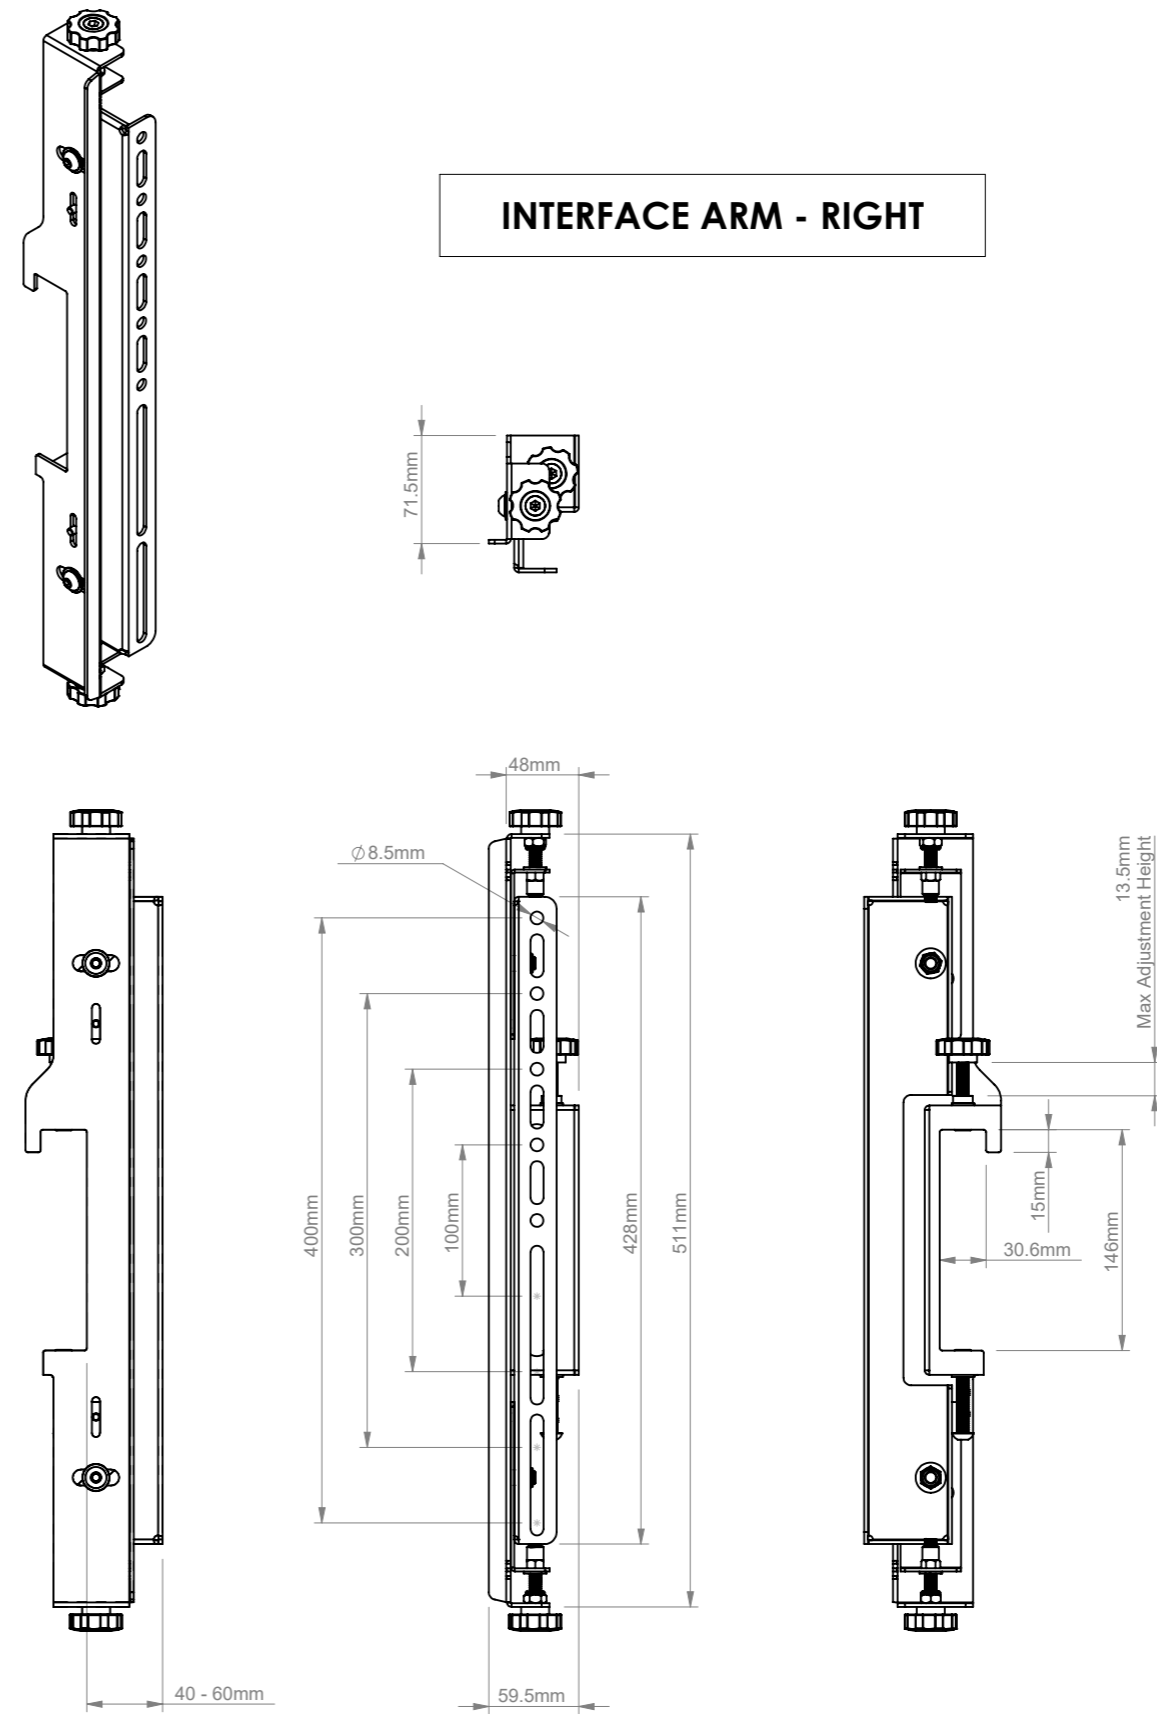

THE INFORMATION CONTAINED IN THIS DRAWING IS THE SOLE PROPERTY OF B-TECH INTERNATIONAL DESIGN AND MANUFACTURING LIMITED, ANY REPRODUCTION IN PART OR WHOLE WITHOUT THE WRITTEN PERMISSION OF B-TECH INTERNATIONAL DESIGN AND MANUFACTURING LIMITED IS PROHIBITED.

INTERFACE ARM - LEFT

INTERFACE ARM - RIGHT

B-Tech International Design and Manufacturing Limited		B-Tech No: BT8390-VESA400MAF
Part of the B-Tech International Group of Companies		Version: V1.0
 UNLESS OTHERWISE SPECIFIED DIMENSIONS ARE IN MILLIMETERS	Size: A3	Title: SYSTEM X - Flat Screen Interface Arms w/Tilt (VESA 400) - Pair
	Scale: 1:5	Revision: 0.2
Sheet: 1 of 1	Date: 27/03/2017	File Name: BTD-BT8390-VESA400MAF-R0.2