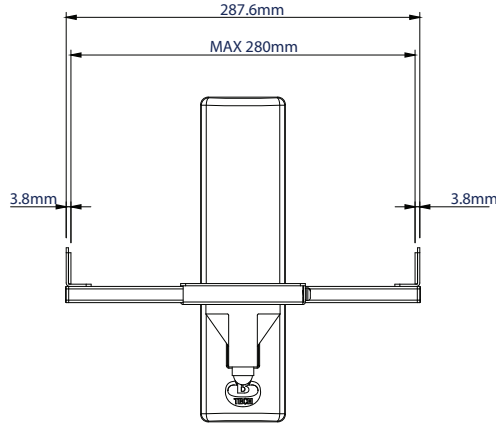

FRONT VIEW - MAX WIDTH