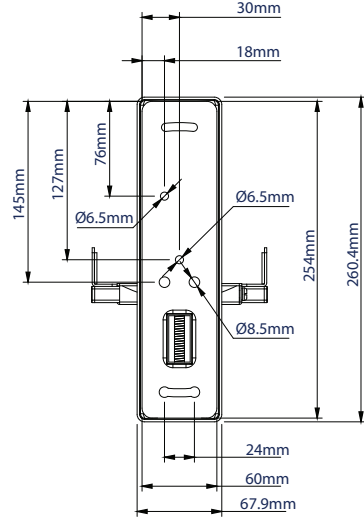

FRONT VIEW - MIN WIDTH

FRONT VIEW - MAX WIDTH

REAR VIEW

SIDE VIEW

SIDE VIEW WITH TILT

TOP VIEW

PACKING INFORMATION

COLOUR:	ORDER REF:	EAN CODE:	MASTER CARTON QTY:	INNER CARTON QTY:	MASTER CARTON WEIGHT:	MASTER CARTON CUBE:
Black	BT77/B	5019318047701	4	0	12.1kg	0.80cbm
White	BT77/W	5019318049033	4	0	12.1kg	0.80cbm

ACCESSORIES AND RELATED PRODUCTS