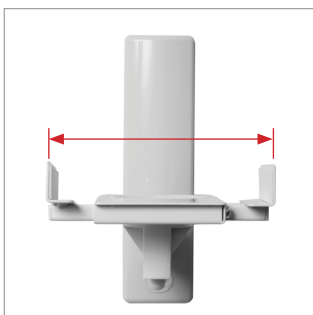

## SIDE CLAMPING LOUDSPEAKER WALL MOUNT WITH TILT AND SWIVEL

Suitable for most speakers including curved front types, the BT77 wall mount features a padded, adjustable side clamping design which grips medium to large sized speakers without marking them. The mounts are easy to install with tilt and swivel adjustments that allow for optimal speaker positioning once mounted. Supplied in pairs, the BT77 also includes cover plates for a neat and tidy finish.

### SPECIFICATION

Max load	25kg
Adjustable clamp size	135mm - 280mm
Tilt	+/-14°
Swivel	360°
Colour	Black or White

### FEATURES

- Adjustable clamp to accommodate larger speaker sizes
- Side-clamping design is padded and does not mark the speaker
- Tilt and swivel adjustment allows perfect positioning
- Can also be mounted directly to System X vertical columns or onto B-Tech collars for pole mounting
- Supplied with cover plate and screw cap for a neat and tidy finish
- Quick and easy installation
- All mounting hardware included
- Supplied in pairs

Adjustable clamp to accommodate larger speaker sizes

Tilt and swivel adjustment allows perfect positioning

Can also be mounted directly to System X vertical columns or onto B-Tech collars for pole mounting