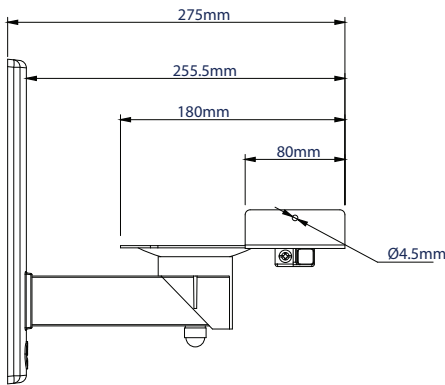

FRONT VIEW - MIN WIDTH

FRONT VIEW - MAX WIDTH

SIDE VIEW

SIDE VIEW WITH TILT

TOP VIEW

PACKING INFORMATION

COLOUR:	ORDER REF:	EAN CODE:	MASTER CARTON QTY:	INNER CARTON QTY:	MASTER CARTON WEIGHT:	MASTER CARTON CUBE:
Black	BT77/B	5019318047701	4	0	12.1kg	0.80cbm
White	BT77/W	5019318049033	4	0	12.1kg	0.80cbm

ACCESSORIES AND RELATED PRODUCTS