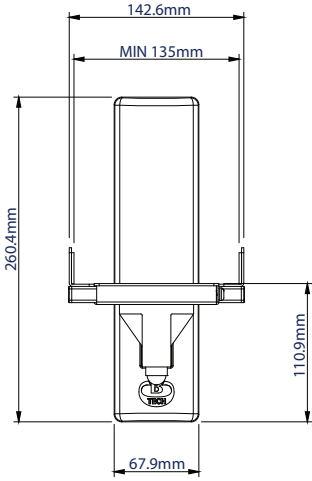

FRONT VIEW - MIN WIDTH