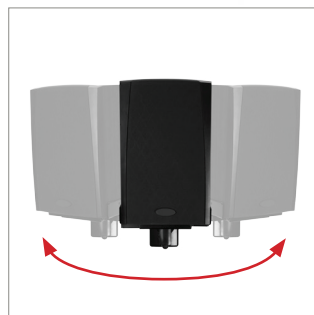

## SIDE CLAMPING LOUDSPEAKER WALL MOUNT WITH TILT AND SWIVEL

Suitable for most speakers including curved front types, the BT77 wall mount features a padded, adjustable side clamping design which grips medium to large sized speakers without marking them. The mounts are easy to install with tilt and swivel adjustments that allow for optimal speaker positioning once mounted. Supplied in pairs, the BT77 also includes cover plates for a neat and tidy finish.

### SPECIFICATION

Max load	25kg
Adjustable clamp size	135mm - 280mm
Tilt	+/-14°
Swivel	360°
Colour	Black or White

### FEATURES

- Adjustable clamp to accommodate larger speaker sizes
- Side-clamping design is padded and does not mark the speaker
- Tilt and swivel adjustment allows perfect positioning
- Can also be mounted directly to System X vertical columns or onto B-Tech collars for pole mounting
- Supplied with cover plate and screw cap for a neat and tidy finish
- Quick and easy installation
- All mounting hardware included
- Supplied in pairs

Adjustable clamp to accommodate larger speaker sizes

Tilt and swivel adjustment allows perfect positioning

Can also be mounted directly to System X vertical columns or onto B-Tech collars for pole mounting