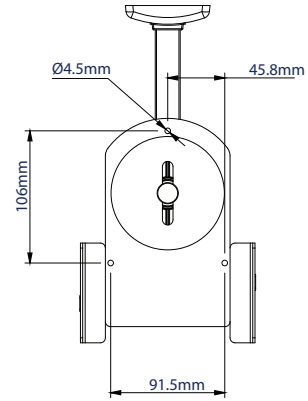

TOP VIEW

PACKING INFORMATION

COLOUR:	ORDER REF:	EAN CODE:	MASTER CARTON QTY:	INNER CARTON QTY:	MASTER CARTON WEIGHT:	MASTER CARTON CUBE:
Black	BT77/B	5019318047701	4	0	12.1kg	0.80cbm
White	BT77/W	5019318049033	4	0	12.1kg	0.80cbm