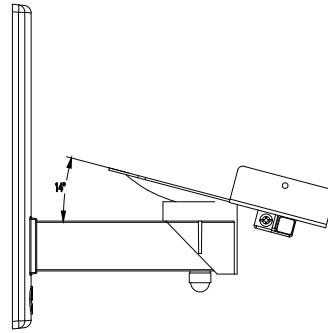

SIDE VIEW WITH TILT