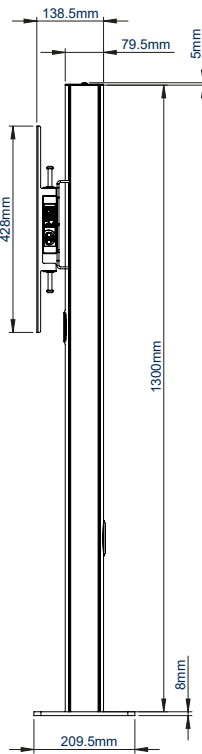

SIDE VIEW

TOP VIEW

ORDER REFERENCE

COLOUR:	ORDER REF:	EAN CODE:
Black	BT8703/B	5019318303524
Silver & Black	BT8703/BS	5019318303531

ACCESSORIES & RELATED PRODUCTS

BT8390-SA

Adjustable Accessory Mounting Arm
Ideal for VC cameras when used with BT7863

BT7863

Small AV Accessory Shelf for use with BT8390-SA to mount VC cameras

BT7884

Flip-Down AV Storage Tray designed to hold & hide AV accessories & power supplies

BT8704

Premium Bolt Down Single Screen UC Stand - 2M for screens up to 70"

SS-V1.1-BT8703-131020