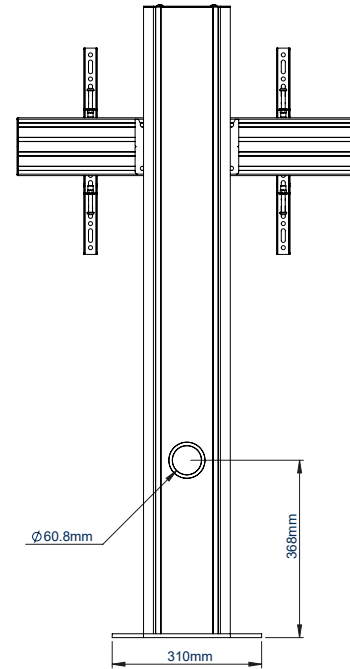

REAR VIEW

TOP VIEW

ORDER REFERENCE

COLOUR:	ORDER REF:	EAN CODE:
Black	BT8703/B	5019318303524
Silver & Black	BT8703/BS	5019318303531

ACCESSORIES & RELATED PRODUCTS

BT8390-SA

Adjustable Accessory Mounting Arm
Ideal for VC cameras when used with BT7863

BT7863

Small AV Accessory Shelf for use with BT8390-SA to mount VC cameras

BT7884

Flip-Down AV Storage Tray designed to hold & hide AV accessories & power supplies

BT8704

Premium Bolt Down Single Screen UC Stand - 2M for screens up to 70"

SS-V1.1-BT8703-131020