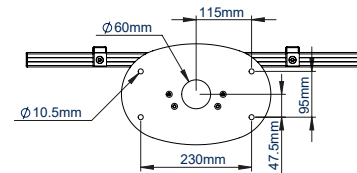

BOTTOM VIEW

ORDER REFERENCE

COLOUR:	ORDER REF:	EAN CODE:
Black	BT8703/B	5019318303524
Silver & Black	BT8703/BS	5019318303531

ACCESSORIES & RELATED PRODUCTS

BT8390-SA

Adjustable Accessory Mounting Arm
Ideal for VC cameras when used with BT7863

BT7863

Small AV Accessory Shelf for use with BT8390-SA to mount VC cameras