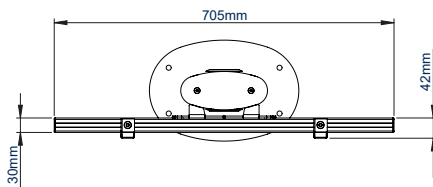

FRONT VIEW

TOP VIEW