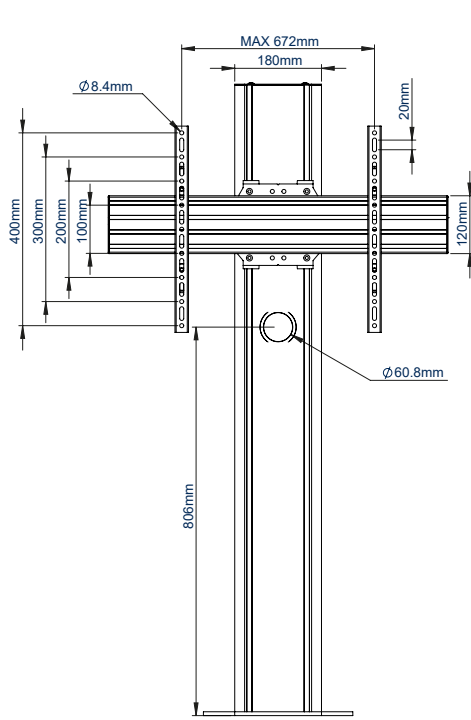

TOP VIEW

ORDER REFERENCE

COLOUR:	ORDER REF:	EAN CODE:
Black	BT8703/B	5019318303524
Silver & Black	BT8703/BS	5019318303531

ACCESSORIES & RELATED PRODUCTS

BT8390-SA

Adjustable Accessory Mounting Arm
Ideal for VC cameras when used with BT7863

BT7863

Small AV Accessory Shelf for use with BT8390-SA to mount VC cameras

BT7884

Flip-Down AV Storage Tray designed to hold & hide AV accessories & power supplies

BT8704

Premium Bolt Down Single Screen UC Stand - 2M for screens up to 70"

SS-V1.1-BT8703-131020