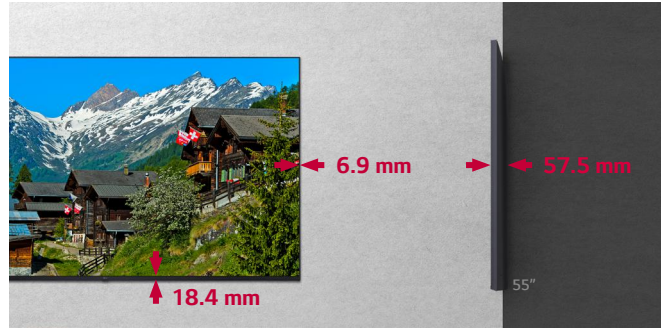

Sophisticated Slim Design

This series is thin in bezel size and thickness*, which saves space and enables easy installation. In addition, it increases the immersive experience from the screen and provides a sophisticated design, improving the décor of the space where the product is installed.

* Compared to LG's UL3G series