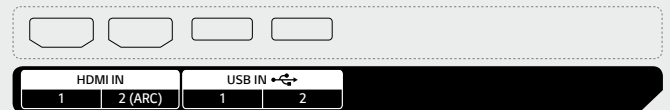

86"

Rear

Side

75" / 65" / 55" / 50" / 43"

Rear

Side

* Jack Panels may differ from the above image, so please contact LG sales team to verify before ordering.

Download
LG C-Display+
Mobile App
Google Play Store