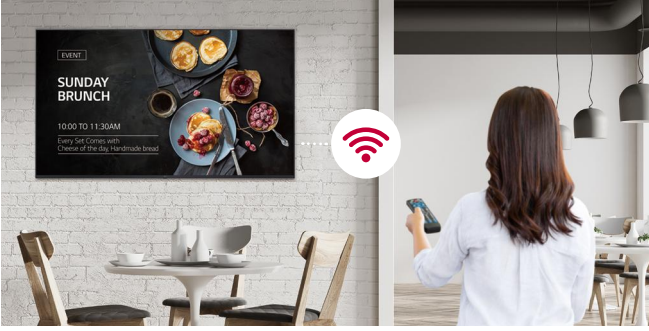

Easy Content Distribution & SW Update

UL3J series features embedded Wi-Fi making it easy to distribute content wirelessly and update Firmware under the same network.