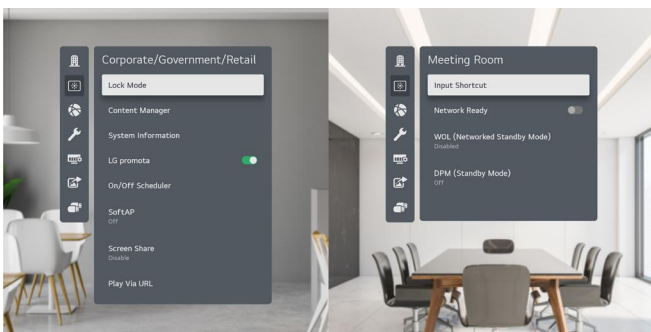

Easy Menu Setup for Vertical Needs

UL3J series increases users' convenience by organizing frequently used menus* by industry.

* Pre-set Support Vertical : Corporate / Government / Retail, Meeting room