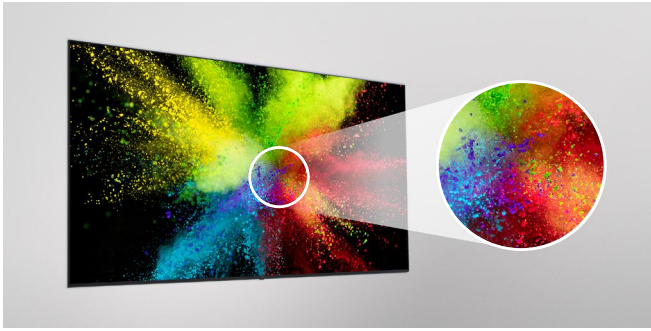

* Not available for Europe/CIS Region

Superb Picture Quality with Ultra HD Resolution

With the resolution of UHD, it makes the color and details of the contents vivid and realistic. In addition, the wide viewing angle applied with an IPS panel, provides clear contents.

Sophisticated Slim Design

This series is thin in bezel size and thickness*, which saves space and enables easy installation. In addition, it increases the immersive experience from the screen and provides a sophisticated design, improving the décor of the space where the product is installed.