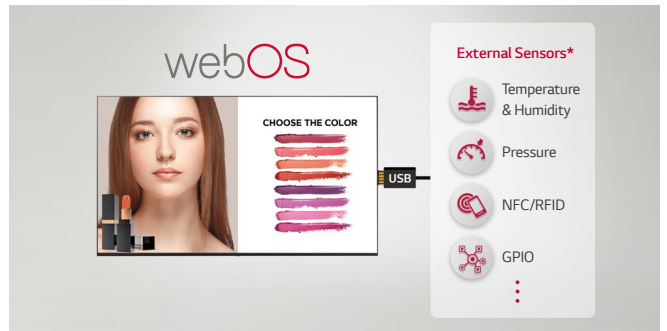

Various Sensor Connection

LG webOS smart signage platform helps to easily provide value-added solutions* by supporting simple connections with external sensors** such as GPIO, NFC/RFID, temperature sensors, etc., via USB plug-in.

* e.g. showing specific promotional information according to weather change to store visitors
** External sensors need to be purchased separately and tested for compatibility with webOS platform.