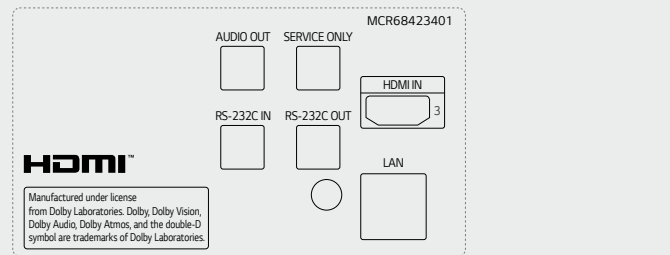

86"

Rear

Side

75" / 65" / 55" / 50" / 43"

Rear

Side

* Jack Panels may differ from the above image, so please contact LG sales team to verify before ordering.

Download
LG C-Display+
Mobile App
Google Play Store