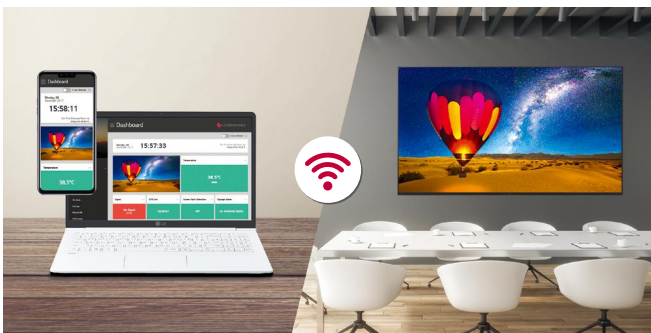

Remote Monitoring and Control

This web-based monitoring solution is user-friendly and allows the user to be at ease. It enables the user to have full access anywhere at anytime from their mobile phone & PC under network-accessible environment while having access to both current and past data. It allows the user to monitor the unit, make adjustments and control the unit remotely in real time.