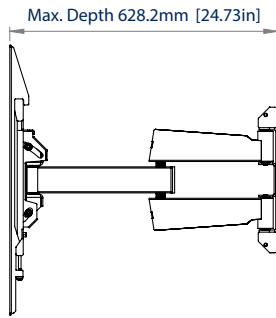

### FEATURES

- Easy tool-less tilt and swivel adjustments
- Slim-line design allows close to the wall installation when folded flat
- Suitable for portrait and landscape mounting
- Screen levelling of up to 2° in either direction
- Lateral adjustment of the screen once mounted
- Integrated cable management
- Attractive cover plates hide fixings
- Keyhole mounting and drilling template for a quick and easy installation
- Safety screws help prevent unauthorised removal of screens
- Simple 'hook-on' installation with all mounting hardware included

3 pivot points and tilt for easy screen positioning

Space saving - folds flat to the wall

Integrated cable management

Cover plates hide all fixings on mount for an attractive install

FRONT VIEW

SIDE VIEW - FLAT TO WALL

REAR VIEW

SIDE VIEW - MAXIMUM EXTENSION

SIDE VIEW - TILT

FRONT VIEW - SCREEN LEVELLING

TOP VIEW - FLAT TO WALL

PACKING INFORMATION

COLOUR:	ORDER REF:	EAN CODE:
Black	BT8228/B	5019318307201

ACCESSORIES AND RELATED PRODUCTS