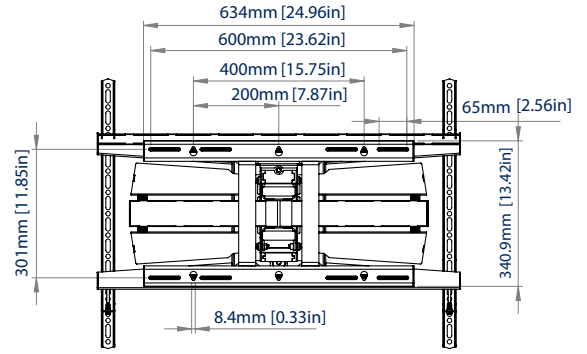

### SPECIFICATION

Recommended screen size	65" up to 120"
Max load	125kg
VESA® compatibility	300 x 200mm up to 800 x 600mm
Tilt	-3°/+15°
Swivel	180°
Distance from wall	Min: 90mm - Max: 628mm

### FEATURES

- Easy tool-less tilt and swivel adjustments
- Slim-line design allows close to the wall installation when folded flat
- Suitable for portrait and landscape mounting
- Screen levelling of up to 2° in either direction
- Lateral adjustment of the screen once mounted
- Integrated cable management
- Attractive cover plates hide fixings
- Keyhole mounting and drilling template for a quick and easy installation
- Safety screws help prevent unauthorised removal of screens
- Simple 'hook-on' installation with all mounting hardware included

3 pivot points and tilt for easy screen positioning

Space saving - folds flat to the wall

Integrated cable management

Cover plates hide all fixings on mount for an attractive install

FRONT VIEW

SIDE VIEW - FLAT TO WALL

REAR VIEW

SIDE VIEW - MAXIMUM EXTENSION

SIDE VIEW - TILT

FRONT VIEW - SCREEN LEVELLING

TOP VIEW - FLAT TO WALL

PACKING INFORMATION

COLOUR:	ORDER REF:	EAN CODE:
Black	BT8228/B	5019318307201

ACCESSORIES AND RELATED PRODUCTS