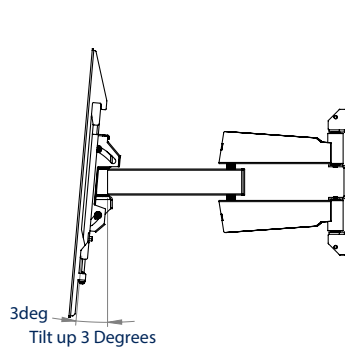

### FEATURES

- Easy tool-less tilt and swivel adjustments
- Slim-line design allows close to the wall installation when folded flat
- Suitable for portrait and landscape mounting
- Screen levelling of up to 2° in either direction
- Lateral adjustment of the screen once mounted
- Integrated cable management
- Attractive cover plates hide fixings
- Keyhole mounting and drilling template for a quick and easy installation
- Safety screws help prevent unauthorised removal of screens
- Simple 'hook-on' installation with all mounting hardware included

3 pivot points and tilt for easy screen positioning

Space saving - folds flat to the wall

Integrated cable management

Cover plates hide all fixings on mount for an attractive install

FRONT VIEW

SIDE VIEW - FLAT TO WALL

REAR VIEW

SIDE VIEW - MAXIMUM EXTENSION

SIDE VIEW - TILT

FRONT VIEW - SCREEN LEVELLING

TOP VIEW - FLAT TO WALL

PACKING INFORMATION

COLOUR:	ORDER REF:	EAN CODE:
Black	BT8228/B	5019318307201

ACCESSORIES AND RELATED PRODUCTS