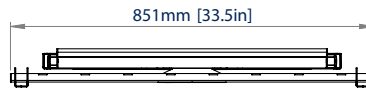

### FEATURES

- Easy tool-less tilt and swivel adjustments
- Slim-line design allows close to the wall installation when folded flat
- Suitable for portrait and landscape mounting
- Screen levelling of up to 2° in either direction
- Lateral adjustment of the screen once mounted
- Integrated cable management
- Attractive cover plates hide fixings
- Keyhole mounting and drilling template for a quick and easy installation
- Safety screws help prevent unauthorised removal of screens
- Simple 'hook-on' installation with all mounting hardware included

3 pivot points and tilt for easy screen positioning

Space saving - folds flat to the wall

Integrated cable management

Cover plates hide all fixings on mount for an attractive install

FRONT VIEW

SIDE VIEW - FLAT TO WALL

REAR VIEW

SIDE VIEW - MAXIMUM EXTENSION

SIDE VIEW - TILT

FRONT VIEW - SCREEN LEVELLING

TOP VIEW - FLAT TO WALL

PACKING INFORMATION

COLOUR:	ORDER REF:	EAN CODE:
Black	BT8228/B	5019318307201

ACCESSORIES AND RELATED PRODUCTS