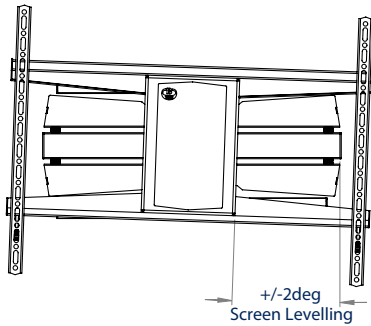

### FEATURES

- Easy tool-less tilt and swivel adjustments
- Slim-line design allows close to the wall installation when folded flat
- Suitable for portrait and landscape mounting
- Screen levelling of up to 2° in either direction
- Lateral adjustment of the screen once mounted
- Integrated cable management
- Attractive cover plates hide fixings
- Keyhole mounting and drilling template for a quick and easy installation
- Safety screws help prevent unauthorised removal of screens
- Simple 'hook-on' installation with all mounting hardware included

3 pivot points and tilt for easy screen positioning

Space saving - folds flat to the wall

Integrated cable management

Cover plates hide all fixings on mount for an attractive install

FRONT VIEW

SIDE VIEW - FLAT TO WALL

REAR VIEW

SIDE VIEW - MAXIMUM EXTENSION

SIDE VIEW - TILT

FRONT VIEW - SCREEN LEVELLING

TOP VIEW - FLAT TO WALL

PACKING INFORMATION

COLOUR:	ORDER REF:	EAN CODE:
Black	BT8228/B	5019318307201

ACCESSORIES AND RELATED PRODUCTS