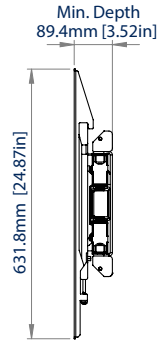

### FEATURES

- Easy tool-less tilt and swivel adjustments
- Slim-line design allows close to the wall installation when folded flat
- Suitable for portrait and landscape mounting
- Screen levelling of up to 2° in either direction
- Lateral adjustment of the screen once mounted
- Integrated cable management
- Attractive cover plates hide fixings
- Keyhole mounting and drilling template for a quick and easy installation
- Safety screws help prevent unauthorised removal of screens
- Simple 'hook-on' installation with all mounting hardware included

3 pivot points and tilt for easy screen positioning

Space saving - folds flat to the wall

Integrated cable management

Cover plates hide all fixings on mount for an attractive install

FRONT VIEW

SIDE VIEW - FLAT TO WALL

REAR VIEW

SIDE VIEW - MAXIMUM EXTENSION

SIDE VIEW - TILT

FRONT VIEW - SCREEN LEVELLING

TOP VIEW - FLAT TO WALL

PACKING INFORMATION

COLOUR:	ORDER REF:	EAN CODE:
Black	BT8228/B	5019318307201

ACCESSORIES AND RELATED PRODUCTS