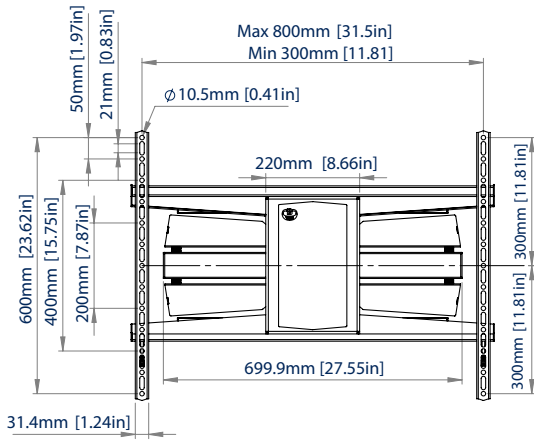

### SPECIFICATION

Recommended screen size	65" up to 120"
Max load	125kg
VESA® compatibility	300 x 200mm up to 800 x 600mm
Tilt	-3°/+15°
Swivel	180°
Distance from wall	Min: 90mm - Max: 628mm

### FEATURES

- Easy tool-less tilt and swivel adjustments
- Slim-line design allows close to the wall installation when folded flat
- Suitable for portrait and landscape mounting
- Screen levelling of up to 2° in either direction
- Lateral adjustment of the screen once mounted
- Integrated cable management
- Attractive cover plates hide fixings
- Keyhole mounting and drilling template for a quick and easy installation
- Safety screws help prevent unauthorised removal of screens
- Simple 'hook-on' installation with all mounting hardware included

3 pivot points and tilt for easy screen positioning

Space saving - folds flat to the wall

Integrated cable management

Cover plates hide all fixings on mount for an attractive install

FRONT VIEW

SIDE VIEW - FLAT TO WALL

REAR VIEW

SIDE VIEW - MAXIMUM EXTENSION

SIDE VIEW - TILT

FRONT VIEW - SCREEN LEVELLING

TOP VIEW - FLAT TO WALL

PACKING INFORMATION

COLOUR:	ORDER REF:	EAN CODE:
Black	BT8228/B	5019318307201

ACCESSORIES AND RELATED PRODUCTS