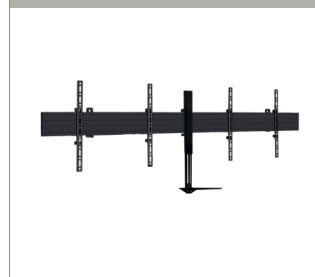

Twin Screen VC Wall Mount designed for screens up to 65" and 70kg per screen

BT8528