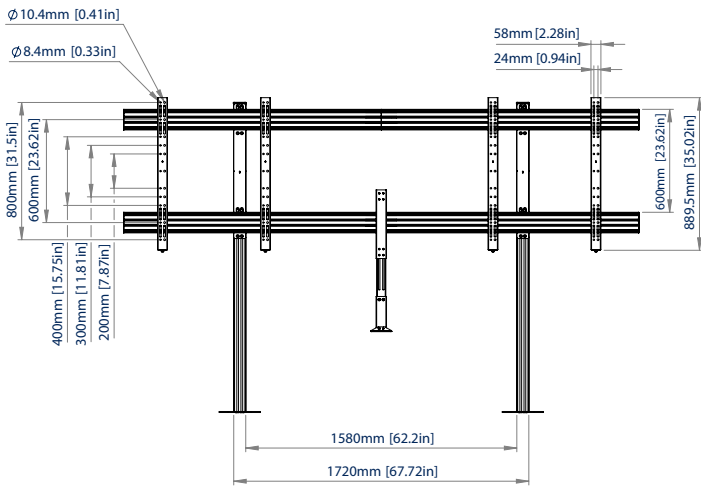

TOP VIEW

SIDE VIEW

FRONT VIEW

REAR VIEW

ORDER INFORMATION

PLEASE NOTE, THIS IS A **MULTI-BOX ITEM**.

COLOUR:	ORDER REF:	EAN CODE:	MASTER CARTON WEIGHT:	MASTER CARTON CUBE:
Black	BT8538/BB	5019318307386	9kg (x2) / 6kg (x4) / 5kg (x2) / 2.35kg / 1.56kg / 20.2kg	0.047 (x2) / 0.033 (x4) / 0.006 (x2) / 0.004 / 0.000 / 0.043cbm
Silver & Black	BT8538/BS	5019318307393	9kg (x2) / 6kg (x4) / 5kg (x2) / 2.35kg / 1.56kg / 20.2kg	0.047 (x2) / 0.033 (x4) / 0.006 (x2) / 0.004 / 0.000 / 0.043cbm

ACCESSORIES AND RELATED PRODUCTS

BT7884

Flip Down AV Storage Tray suitable for storing a variety of AV equipment

BT7874

Mounting Plate for Logitech Video bars compatible with the BT8538 mounting arm

BT8416

Twin Screen VC Wall Mount designed for screens up to 65" and 70kg per screen

BT8528

XXL Twin Screen VC Stand designed for screens up to 86" and 100kg per screen

SS-V1.1-BT8538-280323