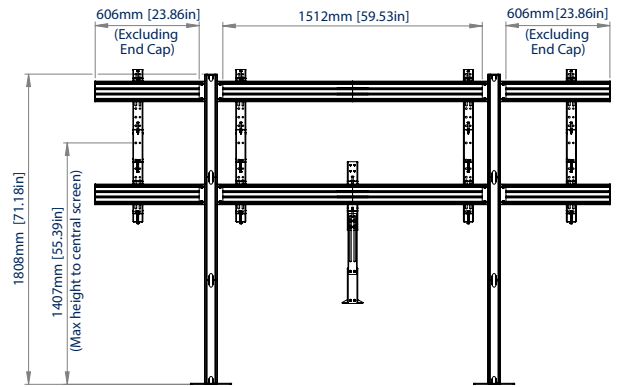

REAR VIEW

ORDER INFORMATION

PLEASE NOTE, THIS IS A **MULTI-BOX ITEM**.

COLOUR:	ORDER REF:	EAN CODE:	MASTER CARTON WEIGHT:	MASTER CARTON CUBE:
Black	BT8538/BB	5019318307386	9kg (x2) / 6kg (x4) / 5kg (x2) / 2.35kg / 1.56kg / 20.2kg	0.047 (x2) / 0.033 (x4) / 0.006 (x2) / 0.004 / 0.000 / 0.043cbm
Silver & Black	BT8538/BS	5019318307393	9kg (x2) / 6kg (x4) / 5kg (x2) / 2.35kg / 1.56kg / 20.2kg	0.047 (x2) / 0.033 (x4) / 0.006 (x2) / 0.004 / 0.000 / 0.043cbm