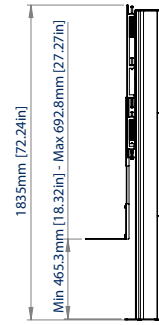

TOP VIEW

SIDE VIEW

FRONT VIEW

REAR VIEW

ORDER INFORMATION

PLEASE NOTE, THIS IS A **MULTI-BOX ITEM**.

COLOUR:	ORDER REF:	EAN CODE:	MASTER CARTON WEIGHT:	MASTER CARTON CUBE:
Black	BT8538/BB	5019318307386	9kg (x2) / 6kg (x4) / 5kg (x2) / 2.35kg / 1.56kg / 20.2kg	0.047 (x2) / 0.033 (x4) / 0.006 (x2) / 0.004 / 0.000 / 0.043cbm
Silver & Black	BT8538/BS	5019318307393	9kg (x2) / 6kg (x4) / 5kg (x2) / 2.35kg / 1.56kg / 20.2kg	0.047 (x2) / 0.033 (x4) / 0.006 (x2) / 0.004 / 0.000 / 0.043cbm

ACCESSORIES AND RELATED PRODUCTS

BT7884

Flip Down AV Storage Tray suitable for storing a variety of AV equipment

BT7874

Mounting Plate for Logitech Video bars compatible with the BT8538 mounting arm

BT8416

Twin Screen VC Wall Mount designed for screens up to 65" and 70kg per screen

BT8528

XXL Twin Screen VC Stand designed for screens up to 86" and 100kg per screen

SS-V1.1-BT8538-280323