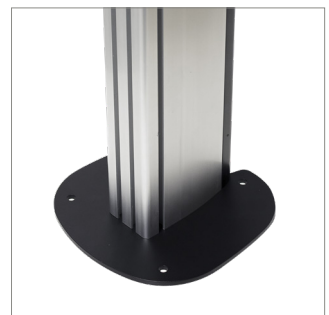

B-TECH AV MOUNTS

BOLT DOWN SOLUTION FOR TWIN SCREENS UP TO 86"

BT8538

XXL TWIN SCREEN VC BOLT DOWN STAND

The BT8538 is a premium bolt-down mounting solution designed to mount two XL screens side by side, ideal for video conferencing applications. The stand features a small footprint, suitable for retail applications with limited floor space, such as shop windows for close-to-wall displays. Integrated cable management hides cables for a tidy installation, and all interface arms include level adjustment screws for easy screen alignment.

FEATURES

- Universal design suitable for mounting two XL screens side by side
- Interface arms include levelling screws to adjust the screen height
- Integrated VC shelf with an adjustable arm allows a camera to be fitted above or below the screen
- VC shelf fits most cameras with 1/4" thread and 100 x 100mm fixing points
- Integrated cable management for a tidy installation
- Safety screws help prevent unauthorised screen removal
- Small footprint, ideal for installs where floor space is limited
- Simple 'hook-on' screen installation

PER SCREEN

Universal design suitable for mounting two XL screens side by side

Integrated VC shelf with an adjustable arm allows a camera to be fitted above or below the screen

Integrated cable management for a tidy installation

Small footprint is ideal for installs where floor space is limited

TOP VIEW

SIDE VIEW

FRONT VIEW

REAR VIEW

ORDER INFORMATION

PLEASE NOTE, THIS IS A **MULTI-BOX ITEM**.

COLOUR:	ORDER REF:	EAN CODE:	MASTER CARTON WEIGHT:	MASTER CARTON CUBE:
Black	BT8538/BB	5019318307386	9kg (x2) / 6kg (x4) / 5kg (x2) / 2.35kg / 1.56kg / 20.2kg	0.047 (x2) / 0.033 (x4) / 0.006 (x2) / 0.004 / 0.000 / 0.043cbm
Silver & Black	BT8538/BS	5019318307393	9kg (x2) / 6kg (x4) / 5kg (x2) / 2.35kg / 1.56kg / 20.2kg	0.047 (x2) / 0.033 (x4) / 0.006 (x2) / 0.004 / 0.000 / 0.043cbm