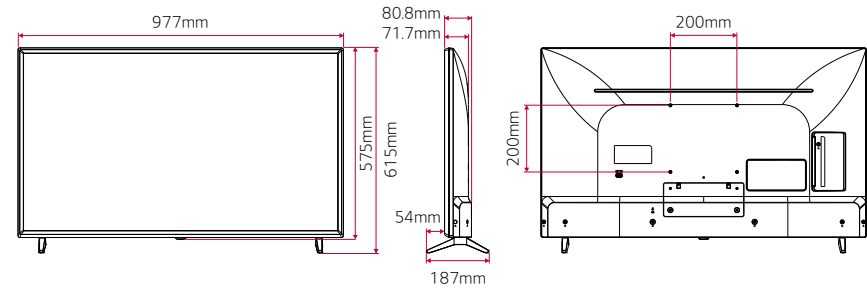

DIMENSION

49"

43"

32H"

28H"

To Be Updated

CONNECTIVITY

49" / 43"

32H"

28H"

To Be Updated

* Dimensions & Jack Panels (Read/Side) may differ from the above image, so please contact LG salesteam to verify before ordering.