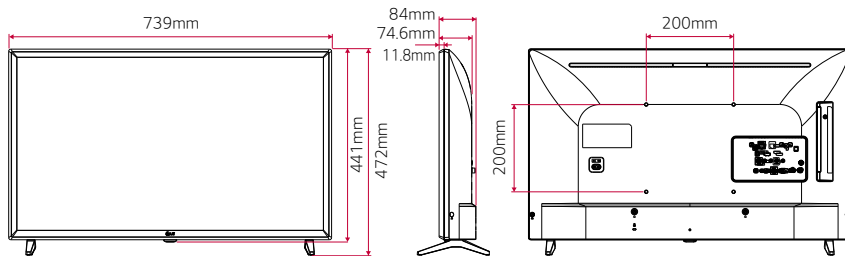

DIMENSION

49"

43"

32H"

28H"

To Be Updated

CONNECTIVITY

49" / 43"

32H"

28H"

To Be Updated

* Dimensions & Jack Panels (Read/Side) may differ from the above image, so please contact LG salesteam to verify before ordering.