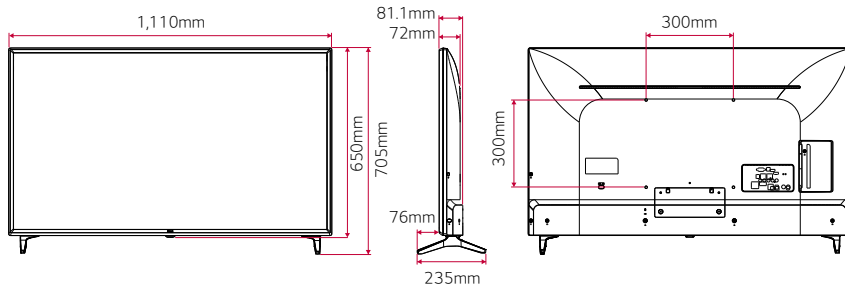

DIMENSION

49"