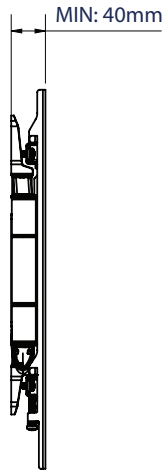

SIDE VIEW - ARM FLAT TO THE WALL