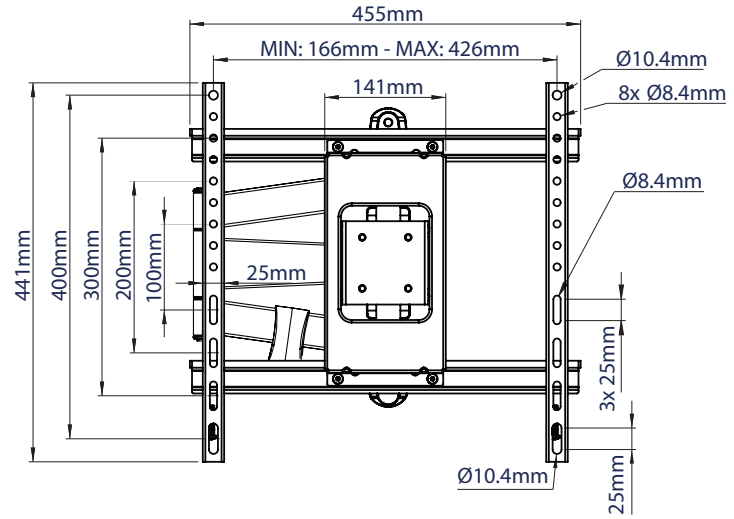

SIDE VIEW - ARM FLAT TO THE WALL

FRONT VIEW

SIDE VIEW - MAXIMUM EXTENSION

PACKING INFORMATION

COLOUR:	ORDER REF:	EAN CODE:	MASTER CARTON QTY:	INNER CARTON QTY:	MASTER CARTON WEIGHT:	MASTER CARTON CUBE:
Black	BTV513/B	5019318305078	2	0	11kg	0.021cbm

ACCESSORIES AND SIMILAR PRODUCTS

SS-V1.2-BTV513-230721