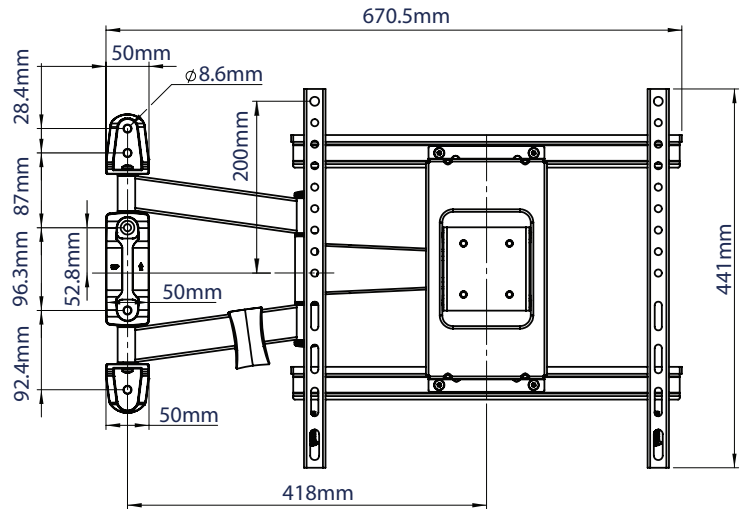

FRONT VIEW WITH ARM EXTENDED TO SIDE

PACKING INFORMATION

COLOUR:	ORDER REF:	EAN CODE:	MASTER CARTON QTY:	INNER CARTON QTY:	MASTER CARTON WEIGHT:	MASTER CARTON CUBE:
Black	BTV513/B	5019318305078	2	0	11kg	0.021cbm