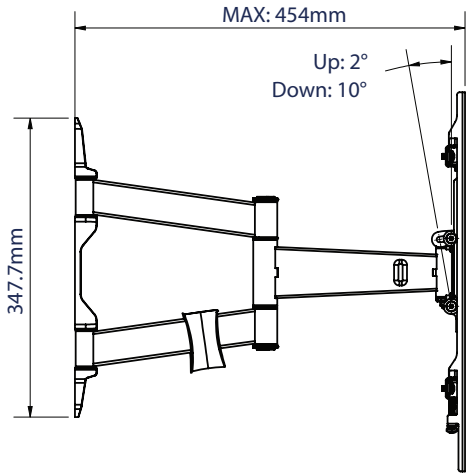

SIDE VIEW - MAXIMUM EXTENSION