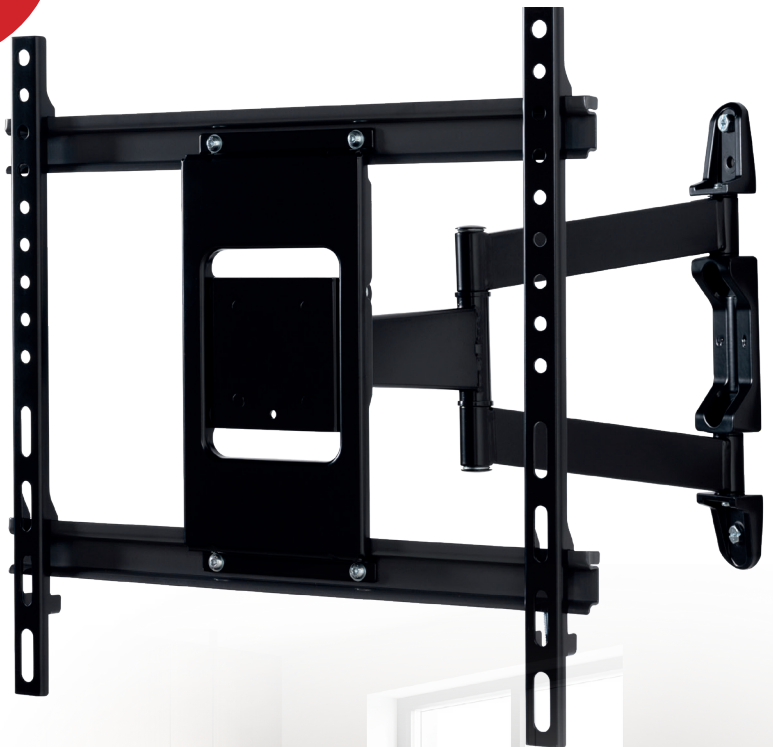

## FLAT SCREEN WALL MOUNT WITH DOUBLE ARM

Designed to mount large-sized screens, this ultra-slim wall mount with a double arm features a tilting interface and three swivel points, allowing quick and easy repositioning of the screen, whether folded flat to the wall or at maximum extension. A Cable management clip is included to help route cables along the double arm for a smart installation, ideal for home installations and commercial applications.

### SPECIFICATION

Recommended screen size	up to 55"
Max load	35kg
VESA® & non-VESA fixings	up to 426 x 400mm
Tilt	+ 10°/-2°
Swivel	180° (at wall)
Distance from wall	Min: 40mm - Max: 450mm

### FEATURES

- Ultra-slim design allows close to the wall installation when folded flat
- Easy tilt and swivel adjustment
- Features three swivel points: 180° at wall, 360° at central pivot and 240° at interface
- Lateral adjustment of screen once mounted
- Single stud mounting for easy installation
- Levelling screws allow adjustment of screen height
- Integrated cable management
- Simple 'hook-on' installation with all mounting hardware included
- Supplied in retail packaging

55"  
140cm

VESA  
400

35KG

2°  
10°

180°

↔

Ultra-slim design mounts screen only 40mm from wall when folded flat

Double arm for extended reach